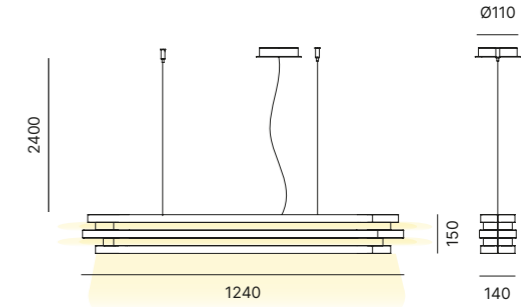

PENDANT LAMP

Pendant lamp in powder coated aluminium.
Matt methacrylate diffuser.
Lampada a sospensione in alluminio verniciato. Diffusore in metacrilato opalino.

45,2W LED
2700K
CRI90
ON-OFF | DALI/Push dimm

CE IP20 LED 5760lm MacAdam Step 3