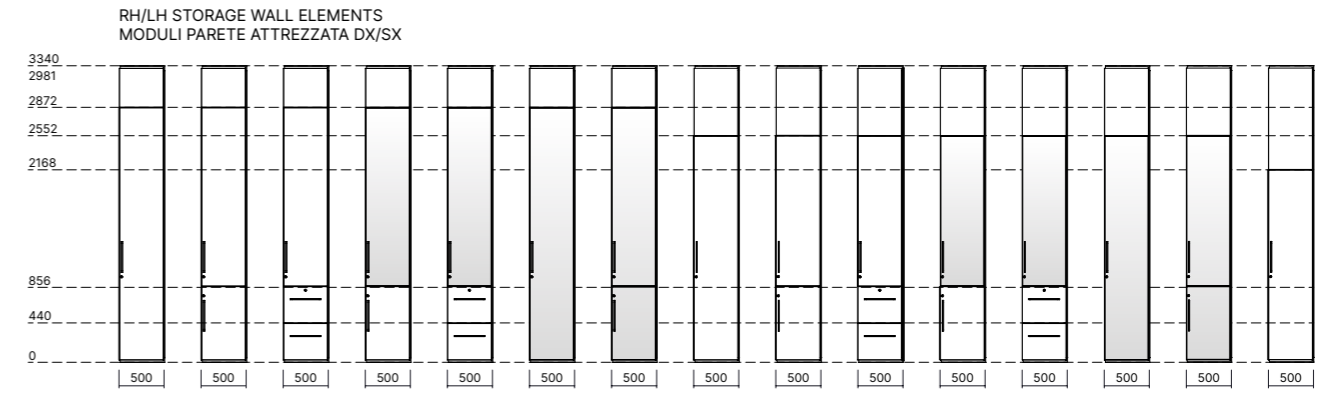

Partitions

S1 - H3

DESIGN OFFICE