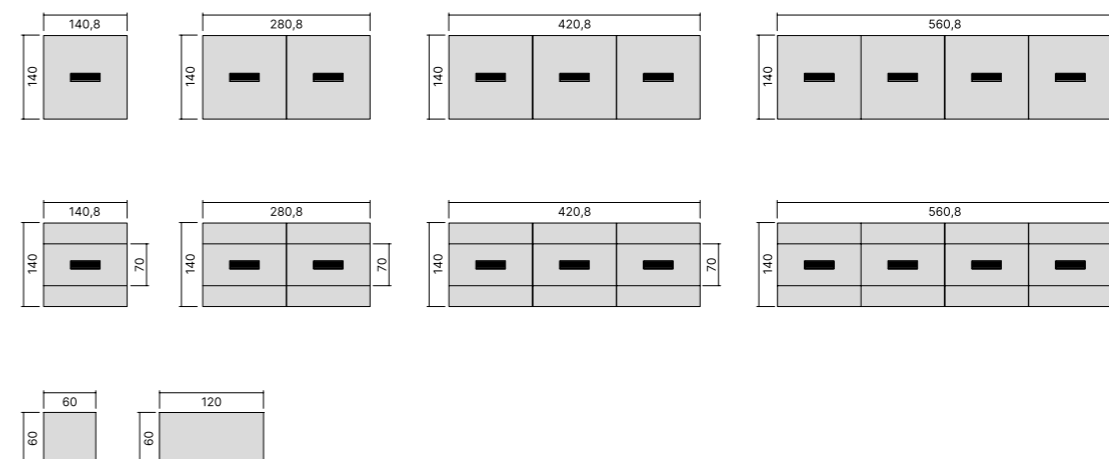

MEETING TABLES / TAVOLI RIUNIONE

FRAME FINISH OPTIONS FINITURE DISPONIBILI STRUTTURA

WOOD VENEER
LEGNO IMPIALLACCIATO

TOPS FINISH OPTIONS FINITURE DISPONIBILI PIANI

WOOD VENEER
LEGNO IMPIALLACCIATO

LEATHER INLAY
INSERTO IN CUOINETTO