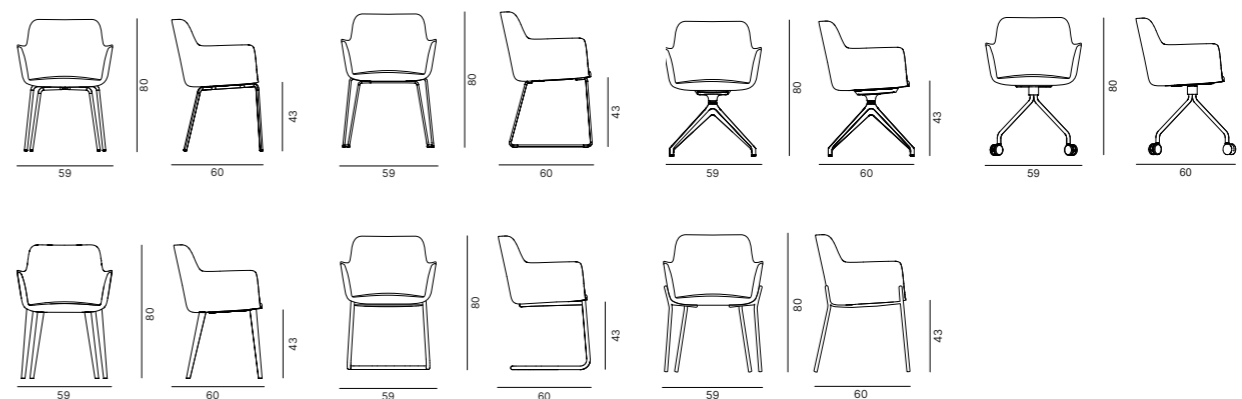

Shapes and sizes

Abaco degli elementi

Residential & Hospitality Collection

- Design Chairs
- Soft Seating
- Side Tables & Accessories
- Living Tables
- Storage & Partitioning

Design Chairs

MOON

SHELL FINISH OPTIONS
FINITURE DISPONIBILI SCOCCA

POLYMERS
PLASTICA

PAD FINISH OPTIONS
FINITURE DISPONIBILI PAD

FABRICS AND LEATHERS
TESSUTI E PELLI

Design Chairs

CITY

BASE FINISH OPTIONS
FINITURE DISPONIBILI BASE

METAL
METALLO

SOLID ASH WOOD
FRASSINO MASSELLO

UPHOLSTERY
RIVESTIMENTI

FABRICS AND LEATHERS
TESSUTI E PELLI