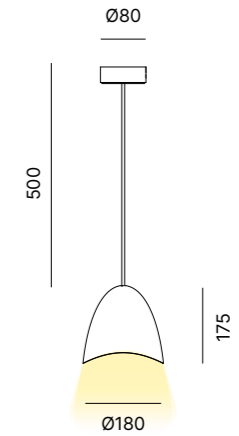

Decorative Lighting

HALF MOON

TABLE LAMP - FLOOR LAMP

Powder coated metal frame, linen or cotton shade with white or colored inside.

Stelo in metallo verniciato, paralume in lino o cotone con interno coprente bianco o colorato.

PENDANT LAMP

Pendant lamp with linen or cotton shade with white or colored inside.

Lampada a sospensione con paralume in lino o cotone, con interno coprente bianco o colorato.

TABLE LAMP

MAX 1XE27 100W
220-240V
ON-OFF | Dimmer

FLOOR LAMP

Half Moon small
MAX 1XE27 100W
220-240V
ON-OFF | Dimmer

Half Moon
MAX 3XE27 60W
220-240V
ON-OFF | Dimmer

PENDANT LAMP

MAX 3XE27 60W
220-240V
T/fase

CE IP20

SHADE FINISH OPTIONS
FINITURE PARALUME

TABLE - FLOOR - PENDANT

Black Cotton White inside   Black Cotton Yellow inside   Black Cotton Orange inside   Black Cotton Fuchsia inside
Natural Linen White inside   Natural Linen Yellow inside   Natural Linen Orange inside   Natural Linen Fuchsia inside

FRAME FINISH OPTIONS
FINITURE STRUTTURA

TABLE - FLOOR - PENDANT

Black Goffratino   Gold   Bronze   Corten

Decorative Lighting

MIRAGE

PENDANT LAMP

Pendant lamp in powder coated metal, ceiling rose in matching finish.

Lampada a sospensione in metallo verniciato con rosone in tinta.

8,7W LED
220-240V
2700K
CRI80
T/fase

CE IP20 800lm

LAMP FINISH OPTIONS
FINITURE LAMPADA

White   Polished Chrome   Polished Copper   Polished Gold

CEILING ROSE
ROSONE

White   Polished Chrome   Polished Copper   Polished Gold