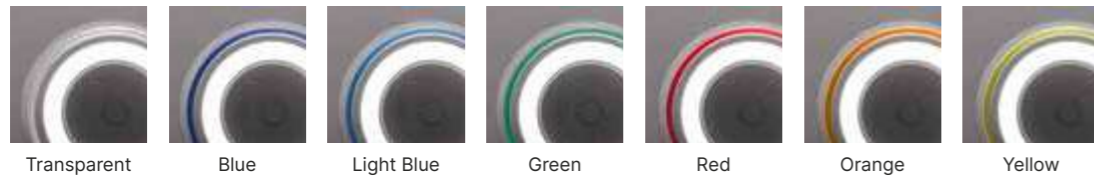

FINISH OPTIONS
FINITURE

FRAME FINISH OPTIONS
FINITURE STRUTTURA

PENDANT LAMP

Pendant lamp with down or up light. Polycarbonate lamp diffuser with transparent or colored PMMA ring.
Lampada da sospensione a luce diretta o indiretta.
Diffusore in policarbonato con anello in PMMA trasparente o colorato, struttura in metallo verniciato.

9,5W LED
110-240V
2700K
CRI90
ON-OFF | T-fase

CE IP20 LED 24V 1500lm MacAdam Step 3