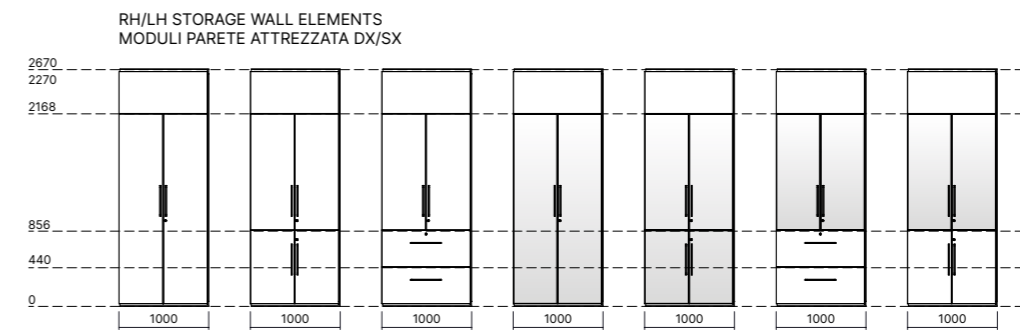

TRACKS FINISH OPTIONS
FINITURE PROFILI

METAL
METALLO

SOLID PANELS AND DOORS FINISH OPTIONS
FINITURE PANNELLI E PORTE CIECHE

MELAMINE
MELAMINICO

WOOD VENEER
LEGNO IMPIALLACCIATO

MATT LACQUER
LACCATO OPACO

GLAZED PANELS AND DOORS FINISH OPTIONS
FINITURE MODULI E PORTE VETRO