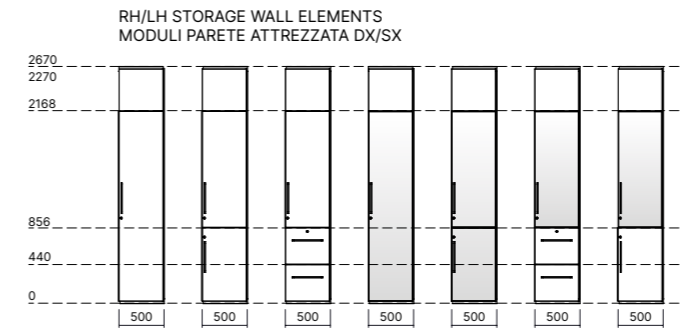

TRACKS FINISH OPTIONS
FINITURE PROFILI

METAL
METALLO

SOLID PANELS AND DOORS FINISH OPTIONS
FINITURE PANNELLI E PORTE CIECHE

MELAMINE
MELAMINICO

WOOD VENEER
LEGNO IMPIALLACCIATO

MATT LACQUER
LACCATO OPACO

GLAZED PANELS AND DOORS FINISH OPTIONS
FINITURE MODULI E PORTE VETRO