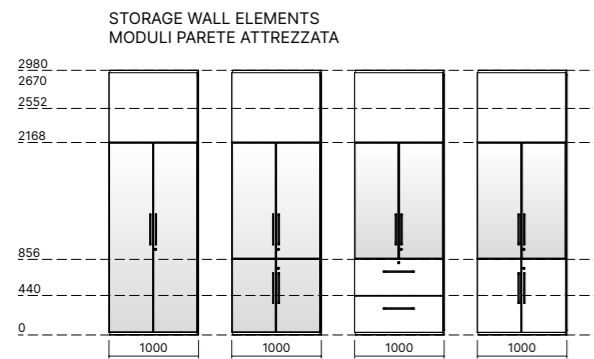

Partitions

S1 - H2

General Selection