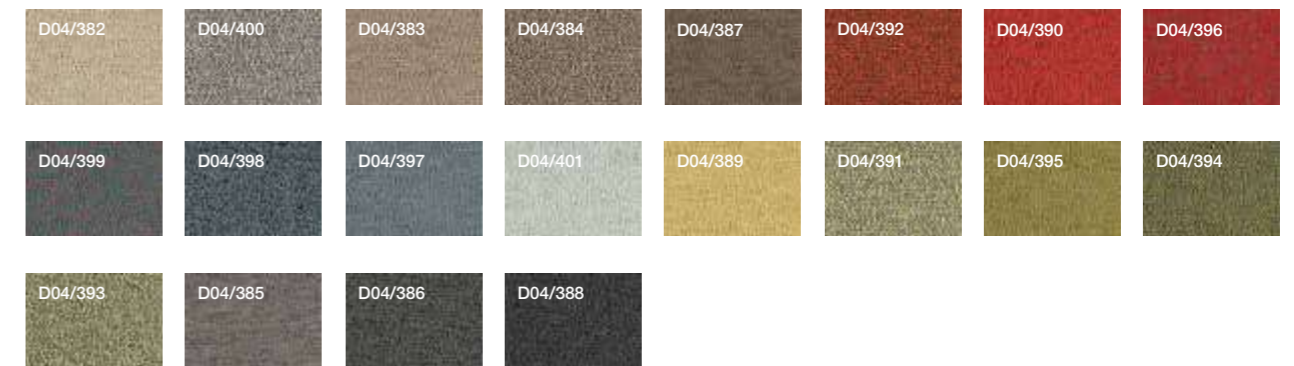

C05

On stock

General Selection

D06

P01

On stock

418

D02

On stock

D03

On stock

DESIGN OFFICE

D04

D05

On stock

419