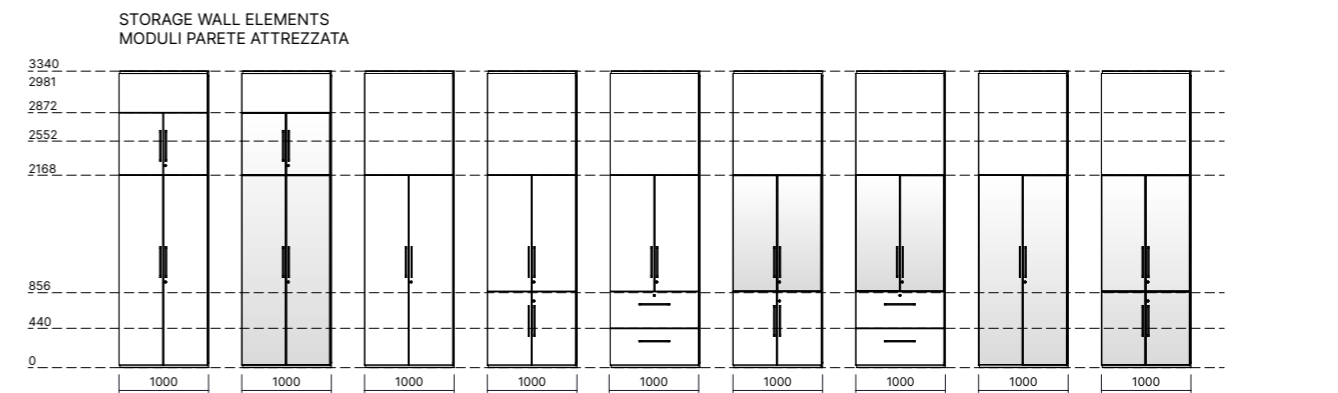

Partitions

S1 - H3

DESIGN OFFICE