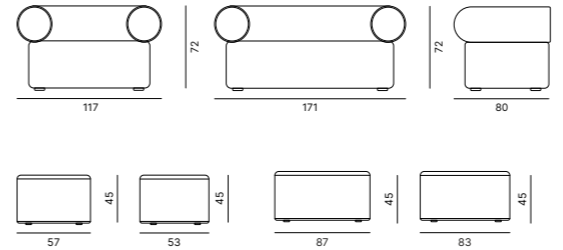

Soft Seating

ABBEY

LEGS FINISH OPTIONS
FINITURE DISPONIBILI PIEDINI

SOLID BEECH WOOD
FAGGIO MASSELLO

UPHOLSTERY
RIVESTIMENTI

FABRICS AND LEATHERS
TESSUTI E PELLI