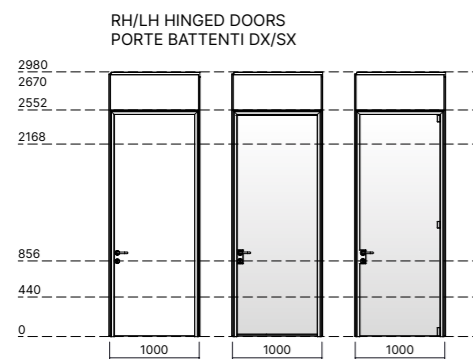

Partitions

S1 - H2

General Selection