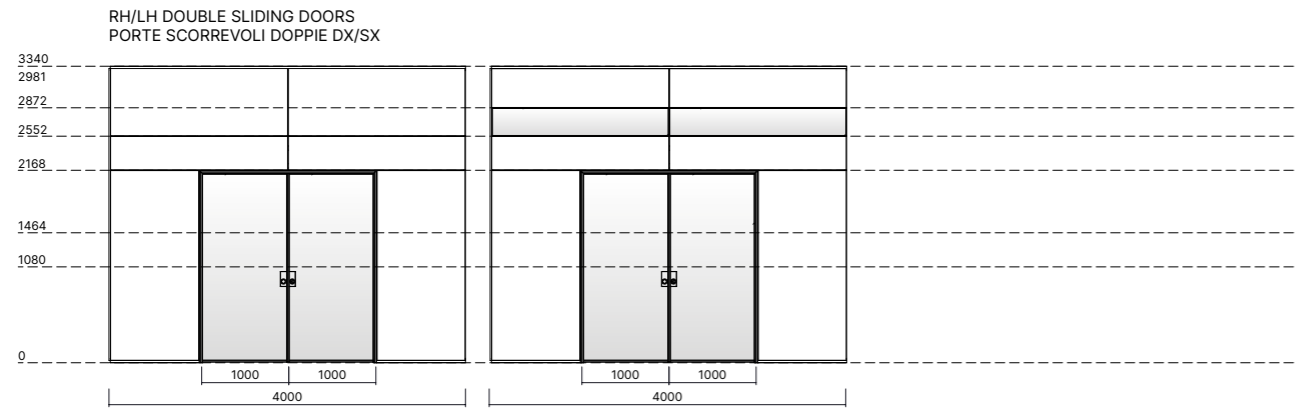

TRACKS FINISH OPTIONS
FINITURE PROFILI

METAL
METALLO

SOLID PANELS AND DOORS FINISH OPTIONS
FINITURE PANNELLI E PORTE CIECHE

MELAMINE
MELAMINICO

WOOD VENEER
LEGNO IMPIALLACCIATO

MATT LACQUER
LACCATO OPACO

GLAZED PANELS AND DOORS FINISH OPTIONS
FINITURE MODULI E PORTE VETRO