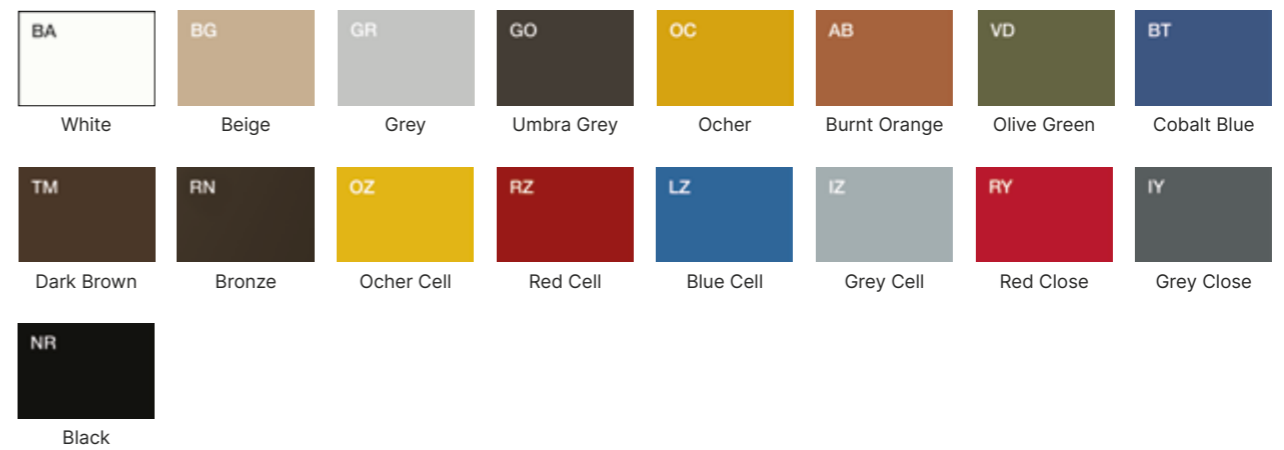

Polymers

General Selection

DESIGN OFFICE