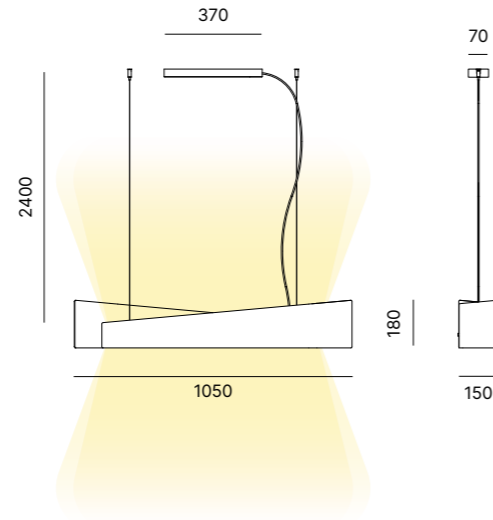

PENDANT LAMP

Pendant lamp in powder coated aluminium.
Matt methacrylate diffuser.
Lampada a sospensione in alluminio verniciato.
Diffusore in metacrilato opalino.

35,2W LED
3000K
CRI90
ON-OFF | All in one

CE IP20 LED 24V 4400lm MacAdam Step 3