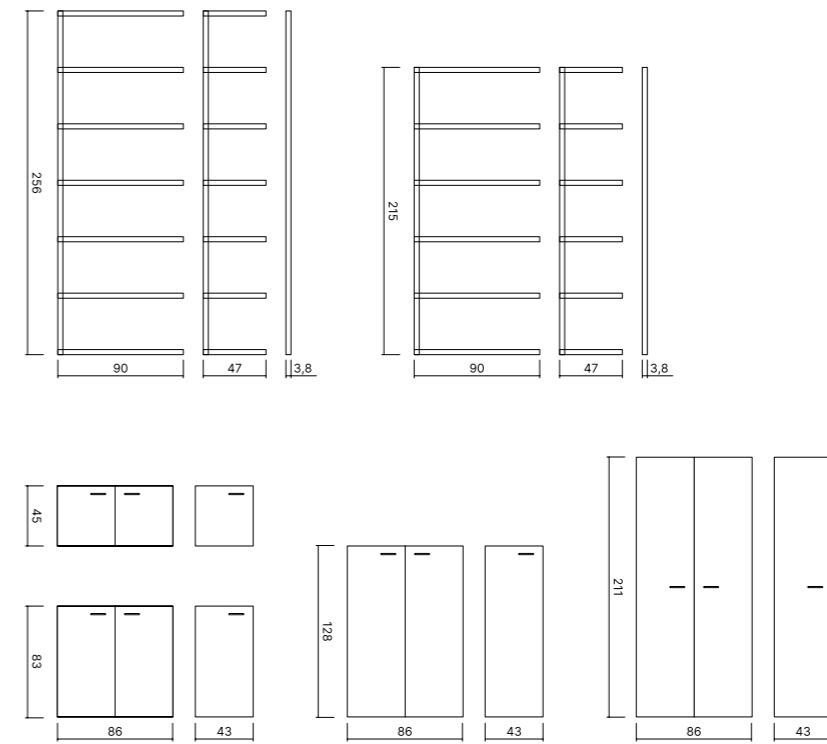

CARCASS FINISH OPTIONS
FINITURE DISPONIBILI SCOCCA

MELAMINE
MELAMINICO

LACQUERED
LACCATO

DOORS, SIDES AND TOP FINISH OPTIONS
FINITURE DISPONIBILI ANTE, FIANCHI E TOP

MELAMINE
MELAMINICO

WOOD VENEER
LEGNO IMPIALLACCIATO

LEATHER
CUOINETTO

MATT LACQUER
LACCATO OPACO

STRUCTURE FINISH OPTIONS
FINITURE STRUTTURA

MELAMINE
MELAMINICO

MATT LACQUER
LACCATO OPACO

DOORS FINISH OPTIONS
FINITURE DISPONIBILI ANTE

MELAMINE
MELAMINICO

MATT LACQUER
LACCATO OPACO

LEATHER
CUOINETTO