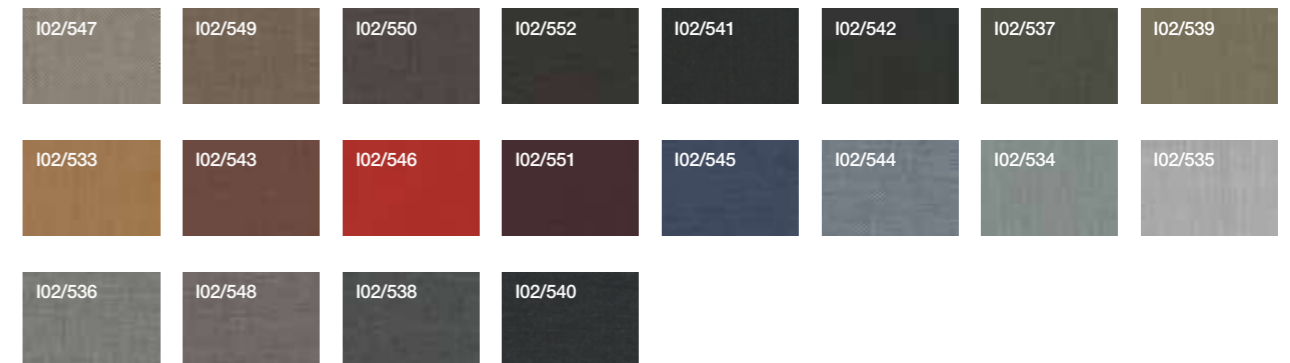

E01

On stock

General Selection

E02

E03

420

E04

DESIGN OFFICE

I01

I02

421