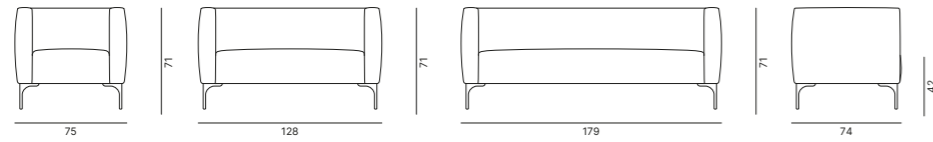

Soft Seating

ARTE

LEGS FINISH OPTIONS
FINITURE DISPONIBILI PIEDINI

METAL
METALLO

UPHOLSTERY
RIVESTIMENTI

FABRICS AND LEATHERS
TESSUTI E PELLI