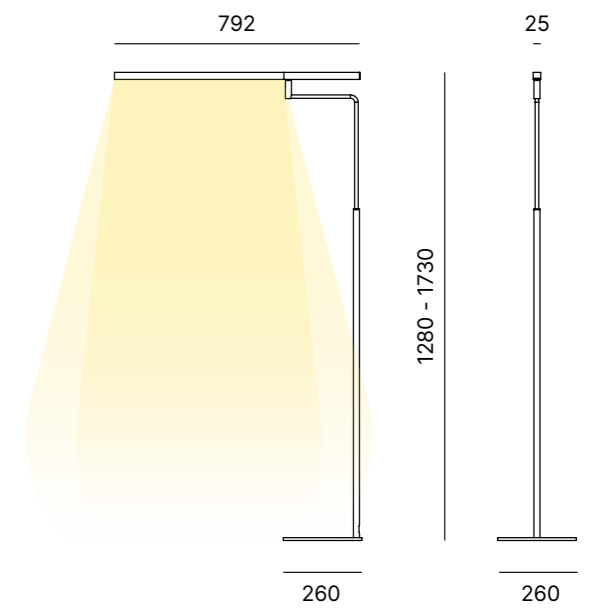

TABLE LAMP - FLOOR LAMP

Table lamp in powder coated aluminium. Brushed anodized aluminium shade and high-efficiency microprismatic diffuser.

Lampada da tavolo in alluminio verniciato. Paralume in alluminio spazzolato anodizzato e diffusore microprismatico ad alta efficienza.

15W LED
110-240V
3000K
CRI90
Touch Dimm

CE IP20 24V 1850lm MacAdam
Step 3