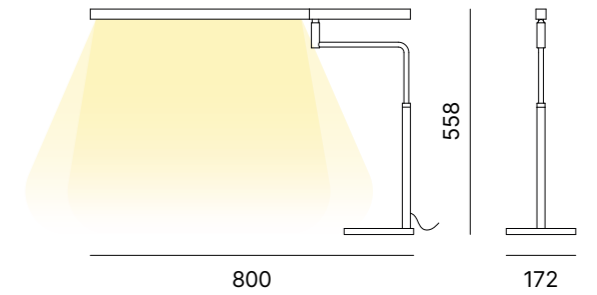

TABLE LAMP - FLOOR LAMP

Table lamp in powder coated aluminium. Brushed anodized aluminium shade and high-efficiency microprismatic diffuser.

Lampada da tavolo in alluminio verniciato. Paralume in alluminio spazzolato anodizzato e diffusore microprismatico ad alta efficienza.

15W LED
110-240V
3000K
CRI90
Touch Dimm

CE IP20 24V 1850lm MacAdam
Step 3

LAMP FINISH OPTIONS
FINITURE LAMPADA