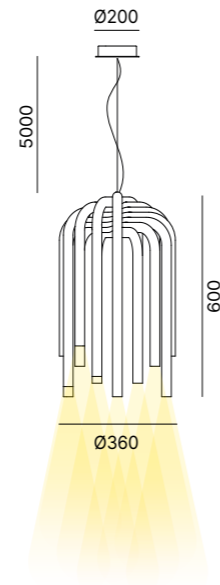

PENDANT LAMP

Pendant lamp made by powder coated aluminium pipes.
Lampada a sospensione composta da tubi in alluminio verniciati.

16X1W LED
2700K
CRI80
DALI/Push dimm

CE IP20 LED 1400lm