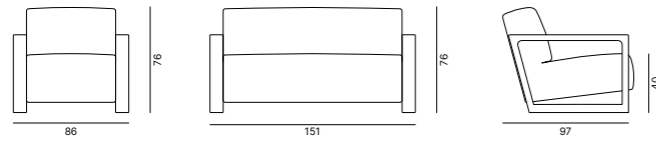

Soft Seating

ARCO

BASE FINISH OPTIONS
FINITURE DISPONIBILI BASE

SOLID ASH WOOD
FRASSINO MASSELLO

UPHOLSTERY
RIVESTIMENTI

FABRICS AND LEATHERS
TESSUTI E PELLI