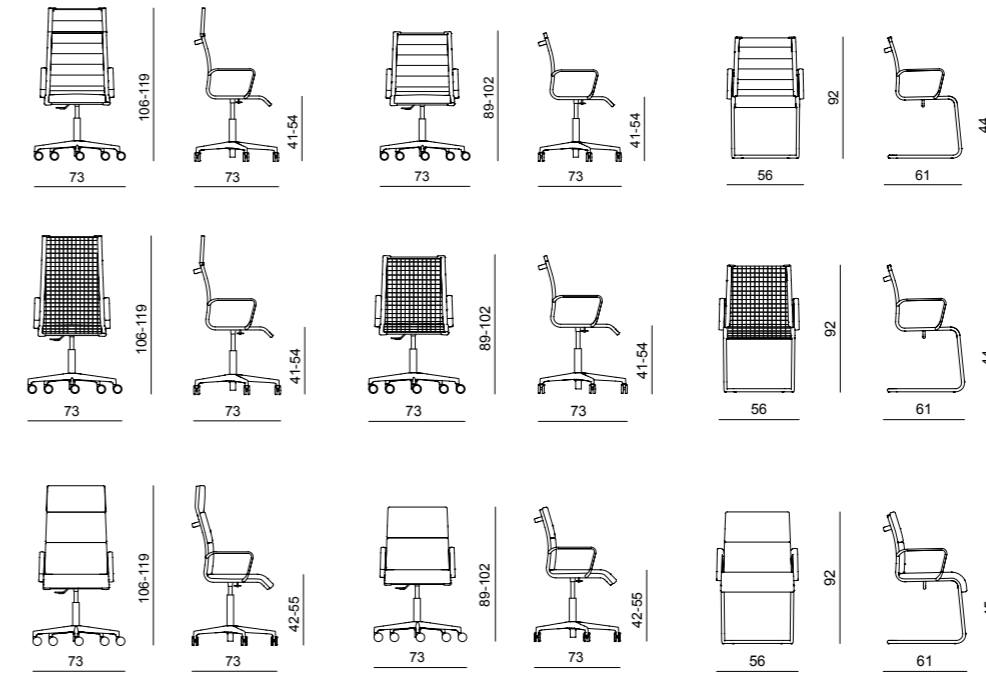

Executive Chairs

DINAMICA

Executive Chairs

DEKORA

General Selection

DESIGN OFFICE

FRAME FINISH OPTIONS
FINITURE DISPONIBILI STRUTTURA

BASE FINISH OPTIONS
FINITURE DISPONIBILI BASE

SHELL FINISH OPTIONS
FINITURE DISPONIBILI SCOCCA

BASE FINISH OPTIONS
FINITURE DISPONIBILI BASE

SHELL FINISH OPTIONS
FINITURE DISPONIBILI SCOCCA

B01-C05-R05

B01-B03-C01-C05-D02-D03-D04-D06-E01-E02-P01-R02