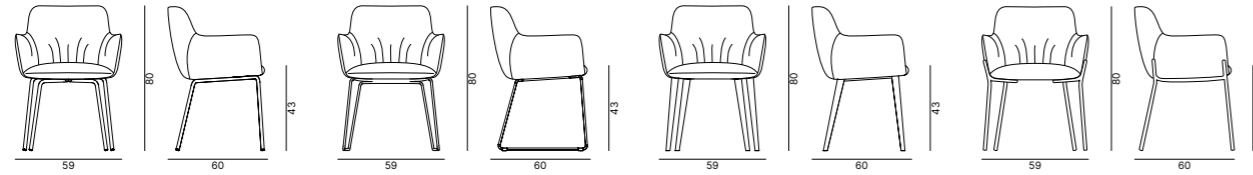

Design Chairs

CITY DÉCO

BASE FINISH OPTIONS
FINITURE DISPONIBILI BASE

METAL
METALLO

SOLID ASH WOOD
FRASSINO MASSELLO

UPHOLSTERY
RIVESTIMENTI

FABRICS AND LEATHERS
TESSUTI E PELLI

Design Chairs

CODE