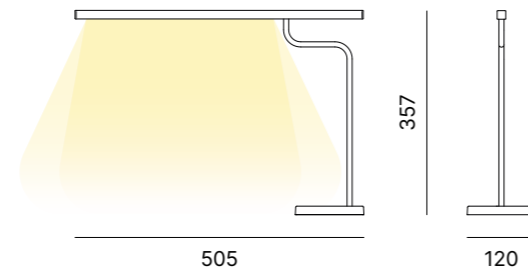

MICROSTIC - TABLE LAMP

Table lamp in powder coated aluminium.
Lampada da tavolo in alluminio verniciato.

10W LED
220-240V
3000K
CRI80
Touch Dimm

CE IP20 800lm