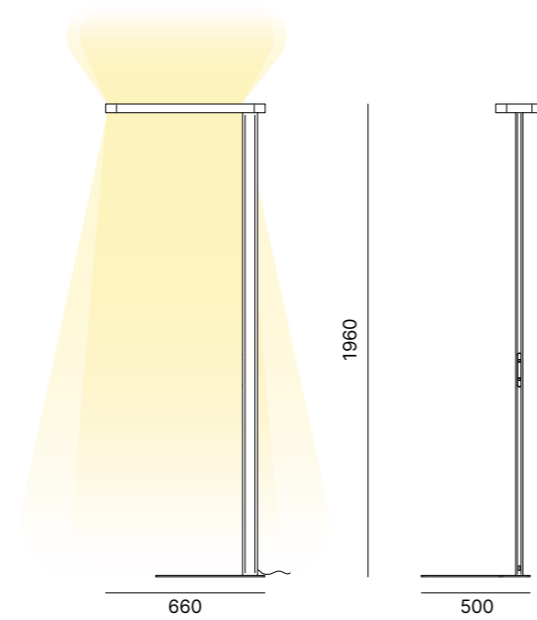

FLOOR LAMP
Floor lamp in powder coated aluminium.
Lampada da terra in alluminio verniciato.

More 8	More 12	More 16
64W LED	94W LED	124W LED
8000 lm	12000 lm	16000 lm
110-240V	110-240V	110-240V
3000K	3000K	3000K
CRI90	CRI90	CRI90
Touch Dimm	Touch Dimm	Touch Dimm

CE IP20 LED 24V MacAdam Step 3