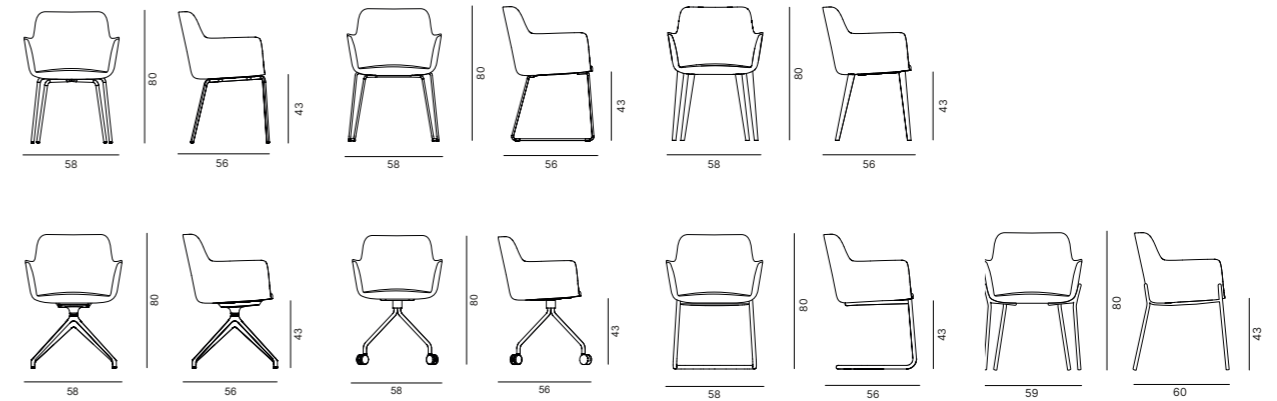

METAL
METALLO

TOPS FINISH OPTIONS
FINITURE DISPONIBILI PIANI

MELAMINE
MELAMINICO

Meeting Chairs

CITY

General Selection

DESIGN OFFICE

Meeting Tables