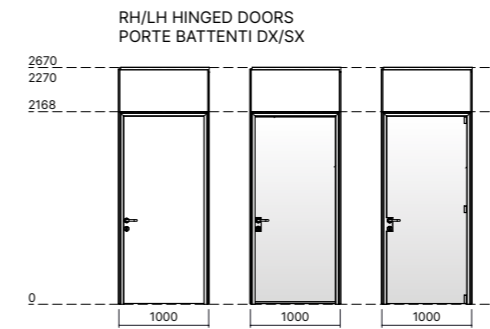

RH/LH DOUBLE HINGED DOORS
PORTE DOPPIE BATTENTI DX/SX

RH/LH SINGLE SLIDING DOORS
PORTE SCORREVOLI SINGOLE DX-SX

RH/LH SINGLE SLIDING DOORS
PORTE SCORREVOLI SINGOLE DX/SX

RH/LH DOUBLE SLIDING DOORS
PORTE SCORREVOLI DOPPIE DX/SX