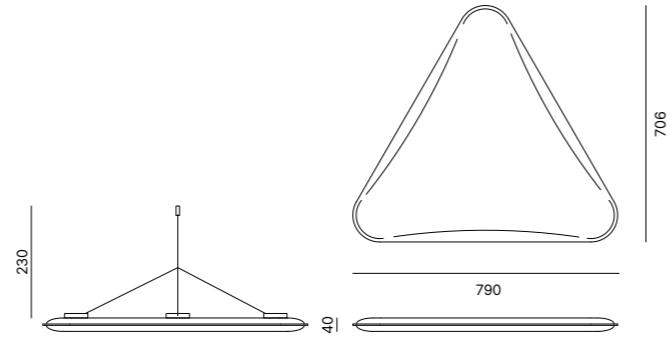

Acoustic panel

CLOAK

ACOUSTIC PANEL
Pendant or wall-mounted sound-absorbing triangular panel, fabric upholstered.
Pannello fonoassorbente triangolare, a parete o sospensione, rivestito in tessuto.