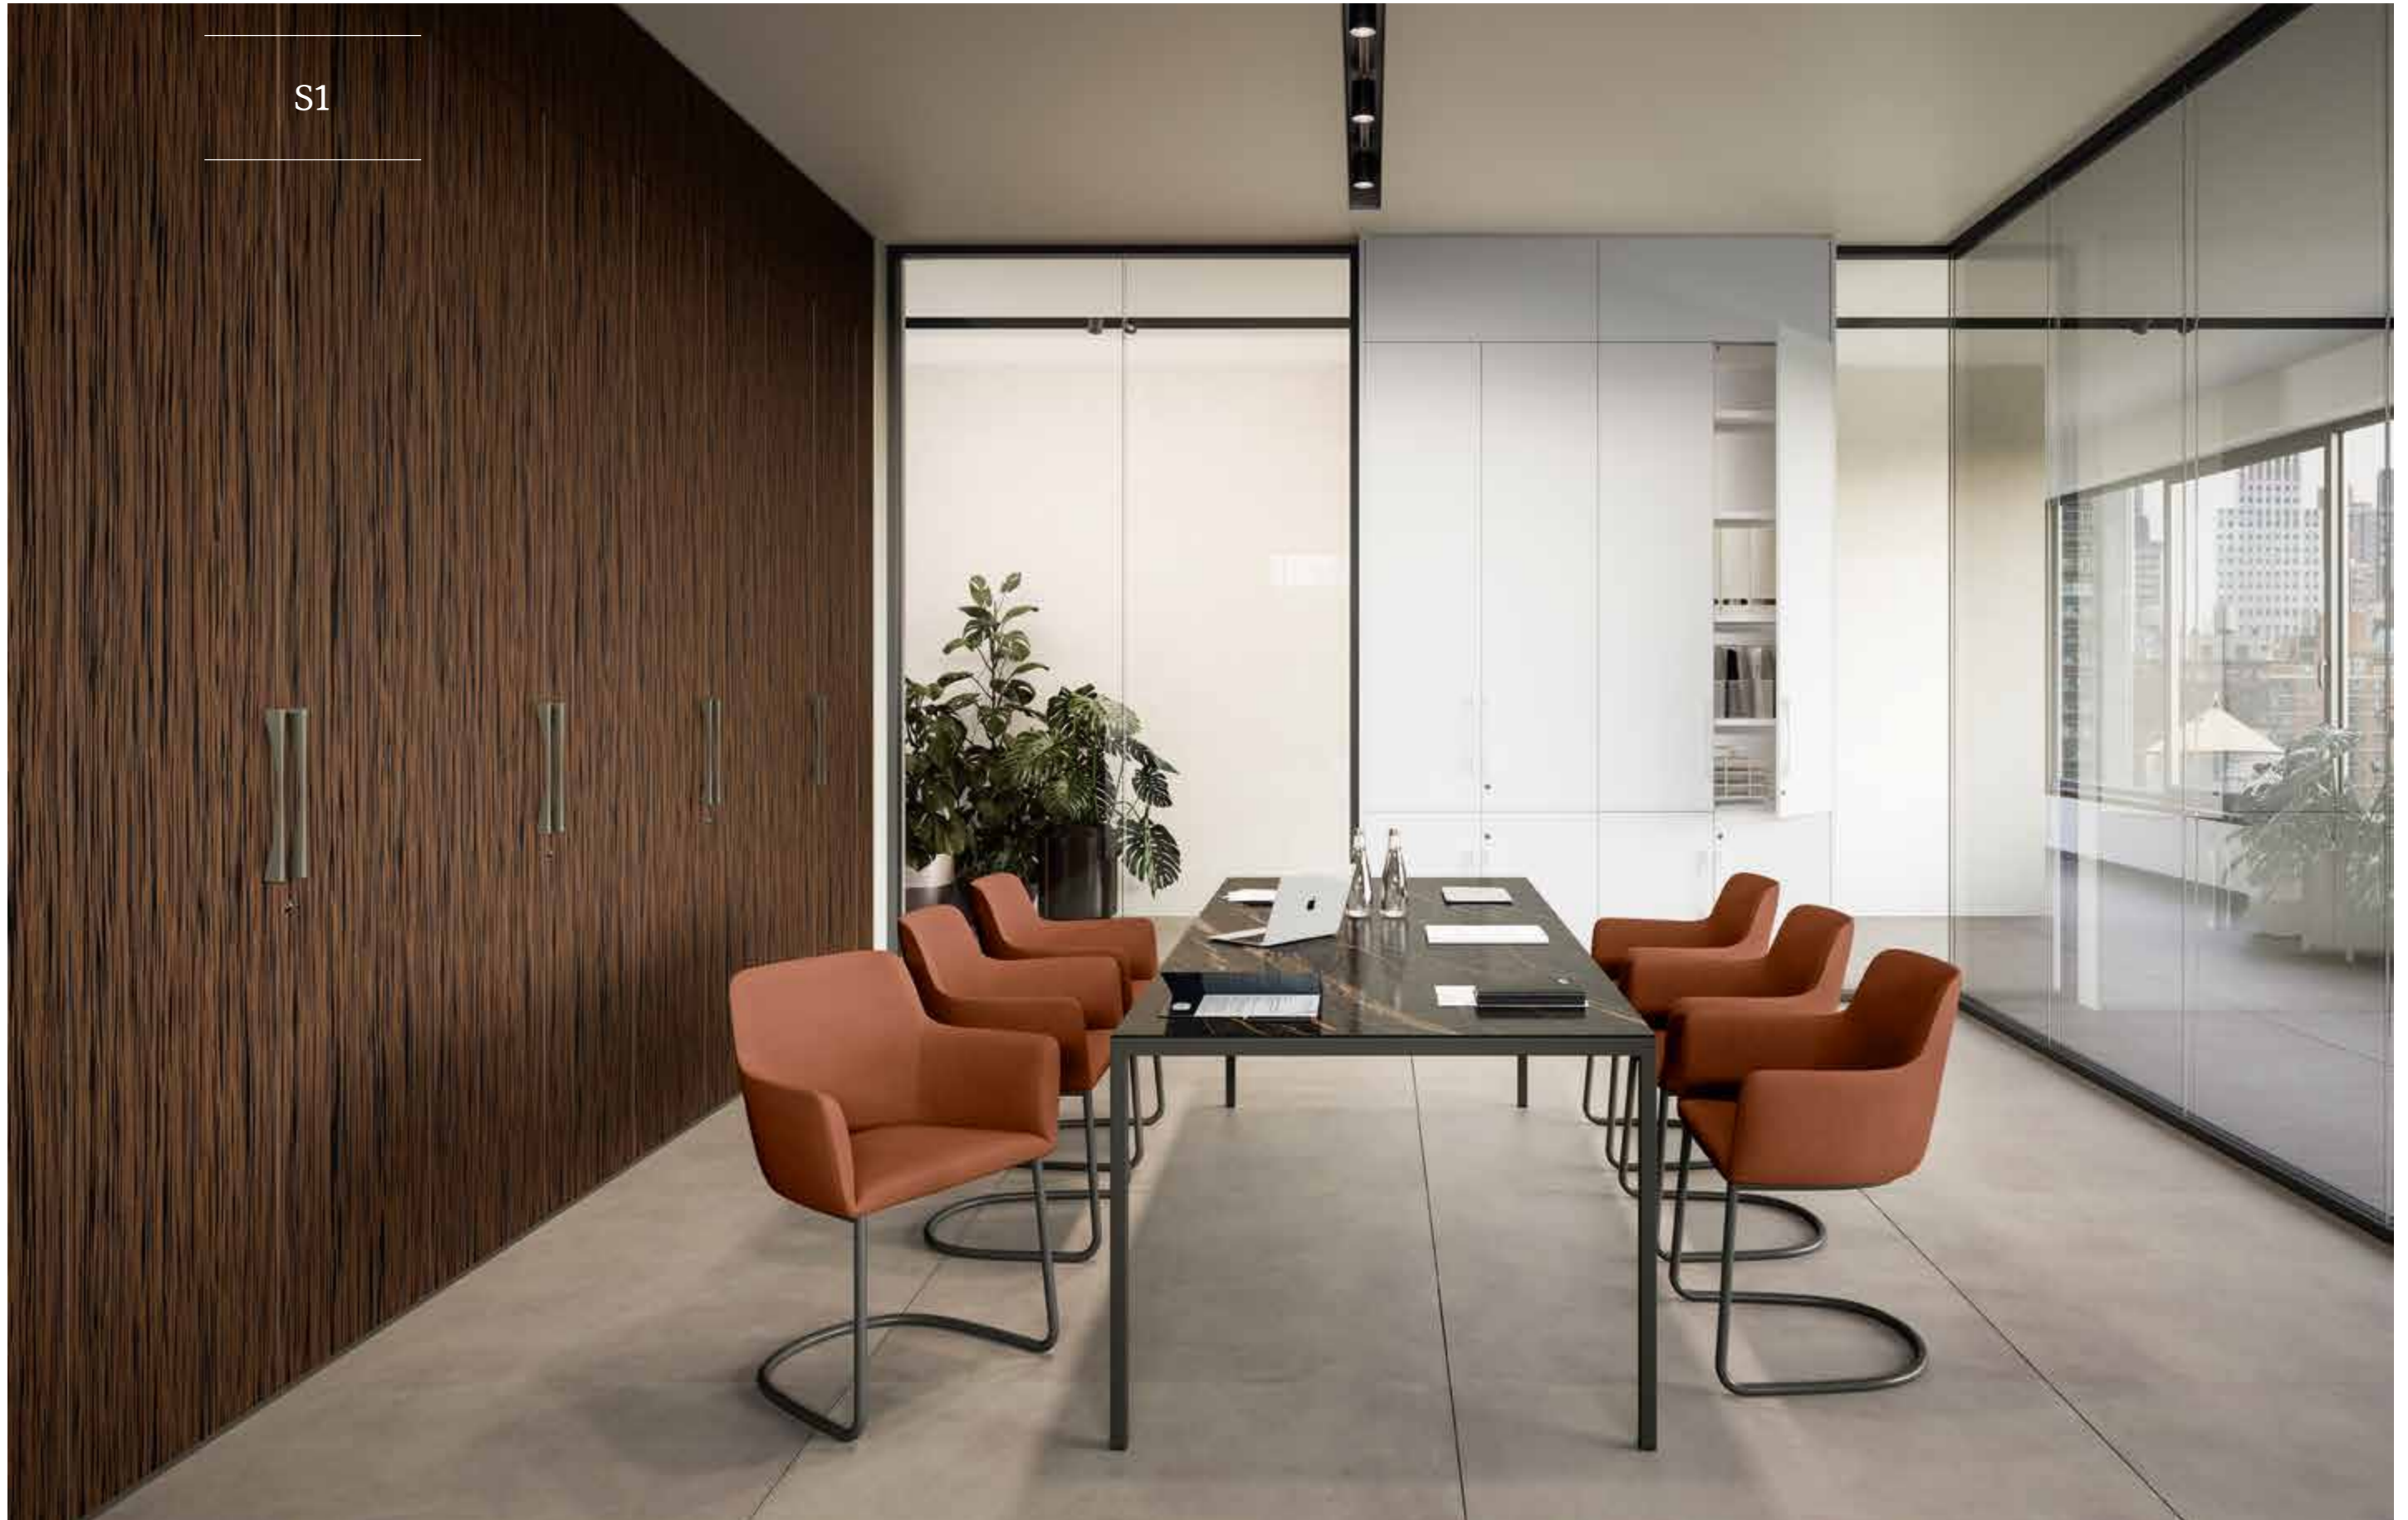

S1

226

227

S1

S1 storage wall | Ebony doors with Umbra Grey "Bridge" handles
X6 meeting table | Noir Desir porcelain stoneware top and Umbra Grey legs
CITY design chair | P01/096 leather and Umbra Grey base