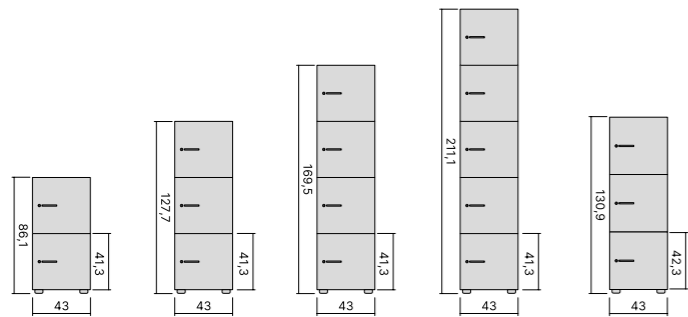

LOCKERS

320

**CARCASS FINISH OPTIONS
FINITURE DISPONIBILI SCOCCA**

MELAMINE
MELAMINICO

**DOORS, SIDES AND TOP FINISH OPTIONS
FINITURE DISPONIBILI ANTE, FIANCHI E TOP**

MELAMINE
MELAMINICO

MATT LACQUER
LACCATO OPACO