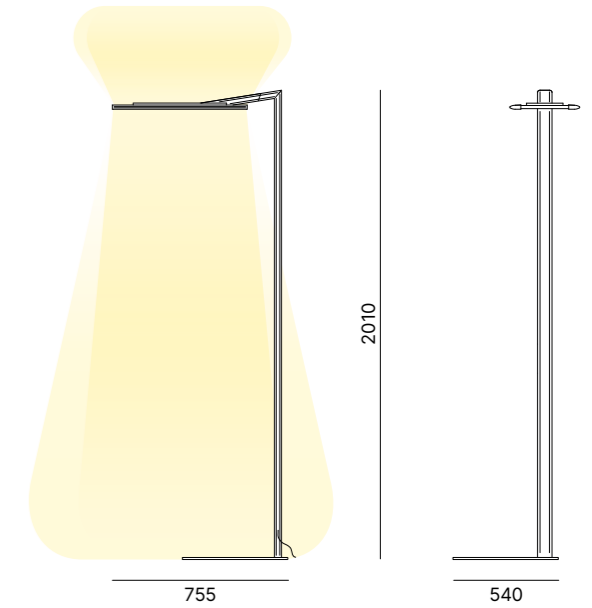

General Selection

FLOOR LAMP
Floor lamp in powder coated aluminium.
Lampada da terra in alluminio verniciato.

Fly 8	Fly 12	Fly 16
70W LED	91W LED	130W LED
8400 lm	11400 lm	16400 lm
110-240V	110-240V	110-240V
3000K	3000K	3000K
CRI90	CRI90	CRI90
Touch Dimm	Touch Dimm	Touch Dimm

CE IP20 LED 24V MacAdam Step 3