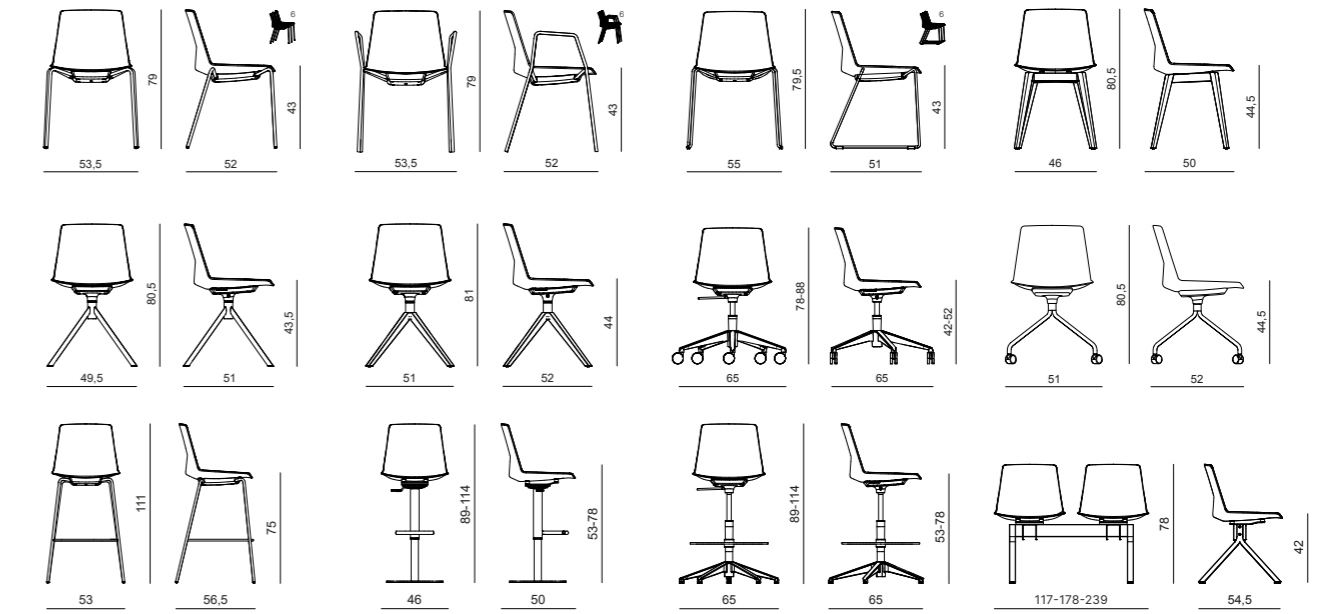

SEAT FINISH OPTIONS
FINITURE DISPONIBILI SEDILE

FABRICS AND LEATHERS
TESSUTI E PELLI

Design Chairs

COVE

General Selection

DESIGN OFFICE

Design Chairs & Soft Seating

CLUE