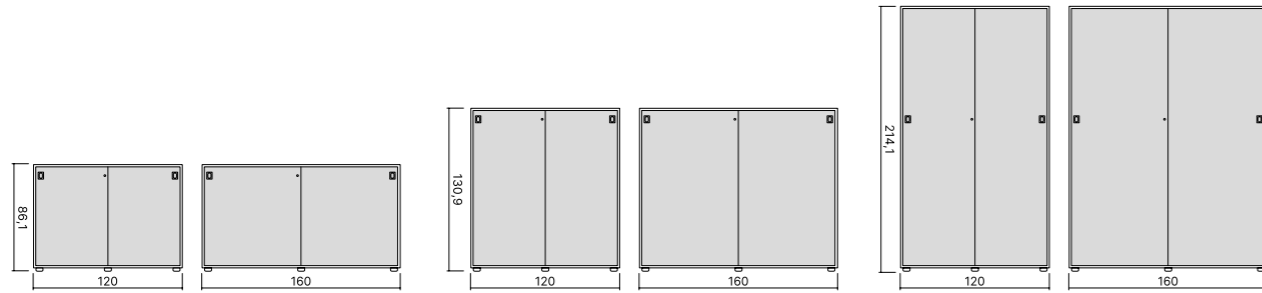

SLIDING DOORS STORAGE

General Selection

**CARCASS AND DOORS FINISH OPTIONS
FINITURE DISPONIBILI ANTE E SCOCCA**

MELAMINE
MELAMINICO