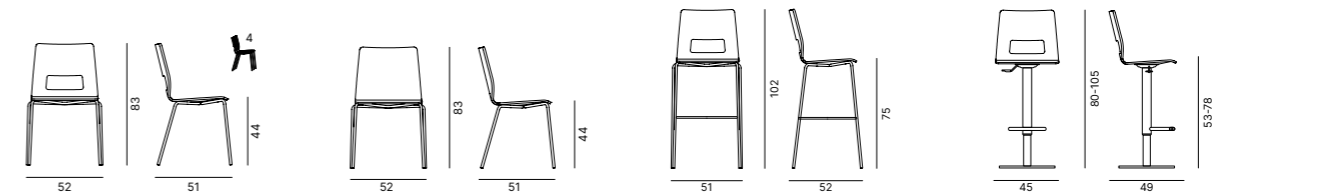

Design Chairs & Soft Seating

CELSIUS

BASE FINISH OPTIONS
FINITURE DISPONIBILI BASE

METAL
METALLO

SHELL FINISH OPTIONS
FINITURE DISPONIBILI SCOCCA

LACQUERED
LACCATO

FABRICS AND LEATHERS
TESSUTI E PELLI