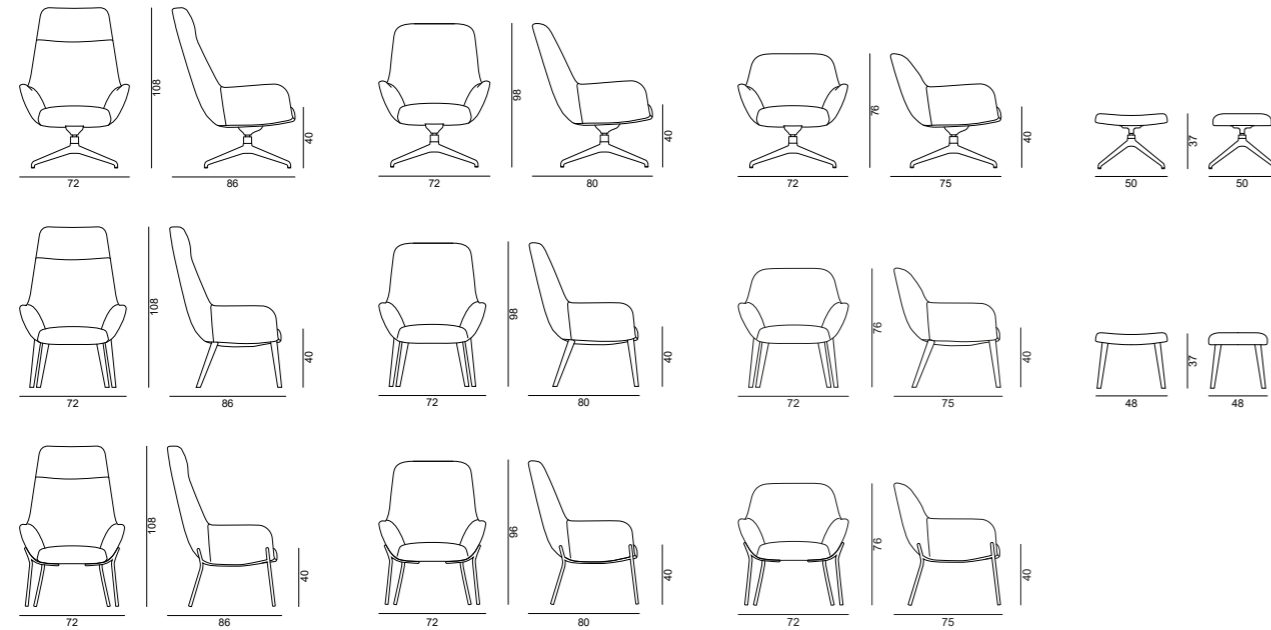

Soft Seating

CITY LOUNGE

BASE FINISH OPTIONS
FINITURE DISPONIBILI BASE

METAL
METALLO

SOLID ASH WOOD
FRASSINO MASSELLO

UPHOLSTERY
RIVESTIMENTI

FABRICS AND LEATHERS
TESSUTI E PELLI

Soft Seating

CITY DÉCO LOUNGE