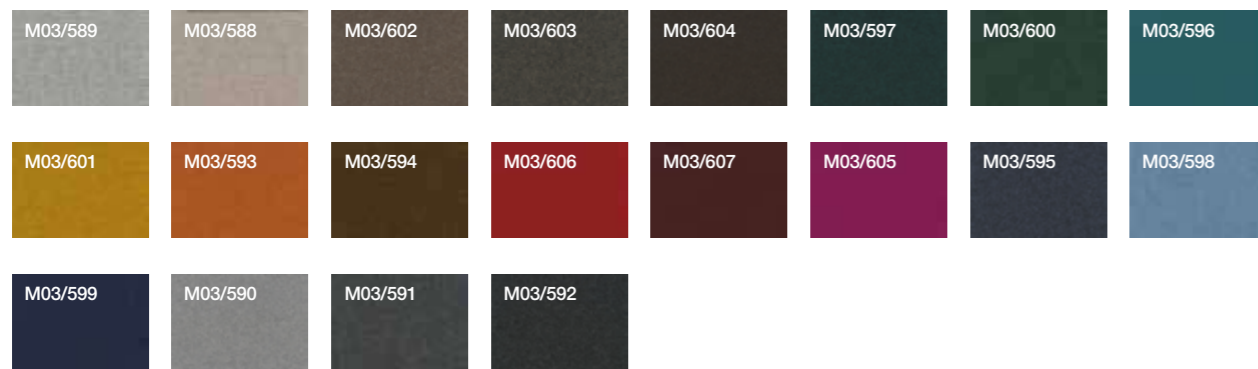

M03

R02

On stock

R05

On stock

R06

On stock

R07

On stock

R09

On stock

R10

On stock