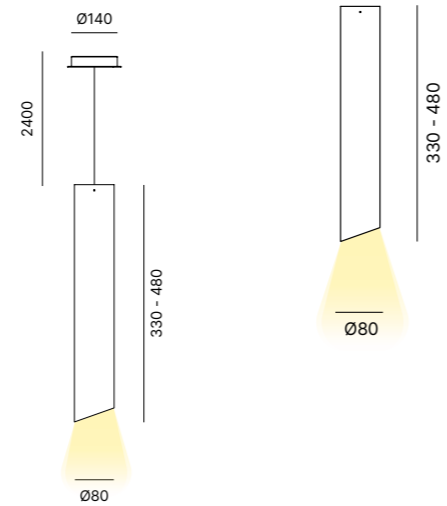

PENDANT LAMP

Pendant lamp in powder coated aluminium.
Lampada a sospensione in alluminio verniciato.

CEILING LAMP

Ceiling lamp in powder coated aluminium.
Lampada a soffitto in alluminio verniciato.

6,3W LED
220-240V
2700K
CRI90
T/fase | DALI/Push dimm

CE IP20 LED 45-60° 500lm MacAdam Step 3