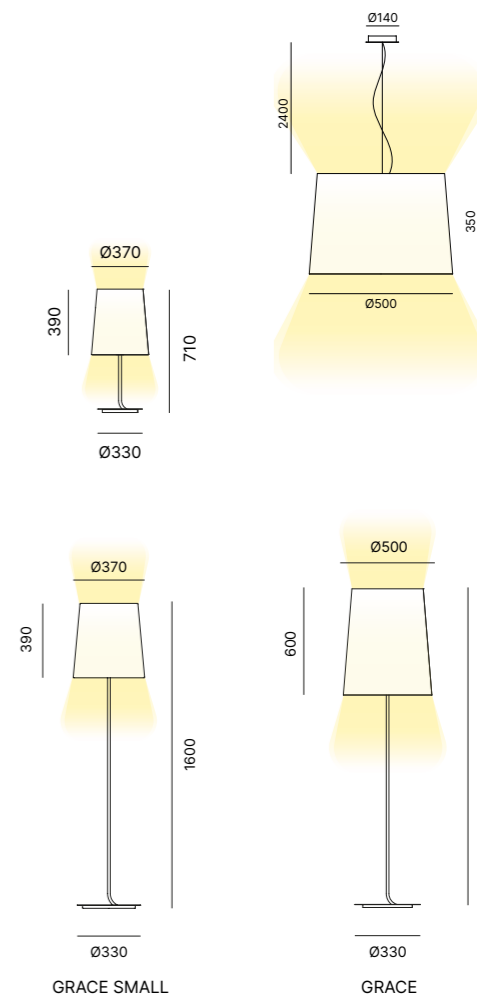

PENDANT LAMP

Pendant lamp with blown glass diffuser.
Powder coated metal stem and ceiling rose.
Lampada a sospensione con diffusore in vetro soffiato.
Asta e rosone in metallo verniciato.

MAX 1XE27 100W
220-240V
T/fase

CE IP20

LAMP FINISH OPTIONS
FINITURE LAMPADA

CEILING ROSE
ROSONE

TABLE LAMP - FLOOR LAMP

Powder coated metal frame, linen or cotton shade.
Stelo in metallo verniciato, paralume in lino o cotone.

PENDANT LAMP

Pendant lamp with linen or cotton shade.
Lampada a sospensione con paralume in lino o cotone.

TABLE LAMP

MAX 1XE27 100W
220-240V
ON-OFF | Dimmer

FLOOR LAMP

Grace small	Grace
MAX 1XE27 100W	MAX 3XE27 60W
220-240V	220-240V
ON-OFF | Dimmer	ON-OFF | Dimmer

PENDANT LAMP

MAX 3XE27 60W
220-240V
T/fase

CE IP20

SHADE FINISH OPTIONS
FINITURE PARALUME

CEILING ROSE
ROSONE

FRAME FINISH OPTIONS
FINITURE STRUTTURA