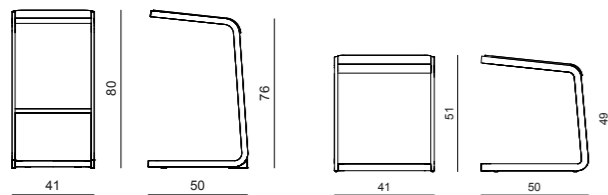

BASE FINISH OPTIONS
FINITURE DISPONIBILI BASE

METAL
METALLO

SEAT FINISH OPTIONS
FINITURE DISPONIBILI SEDILE

SOLID ASH WOOD
FRASSINO MASSELLO

Design Chairs & Soft Seating

C-STOOL

BASE FINISH OPTIONS
FINITURE DISPONIBILI BASE