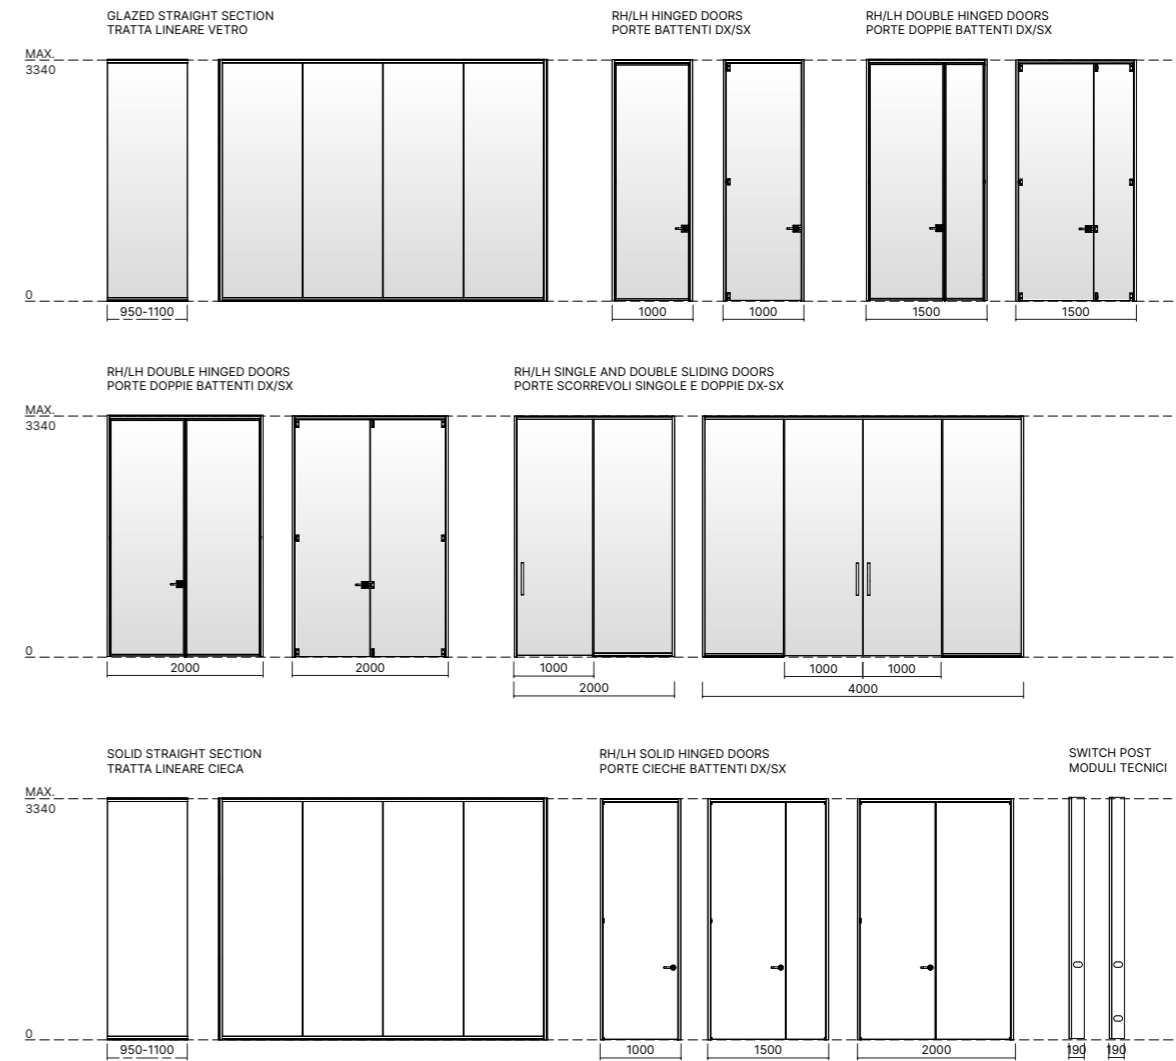

B01-B03-C01-C05-D02-D05-D06-E01

Shapes and sizes

Abaco degli elementi

Organized Spaces

- Partitions
- Acoustic booths

TRACKS FINISH OPTIONS FINITURE PROFILI

METAL METALLO

WOOD VENEER (*) LEGNO IMPIALLACCIATO (*)