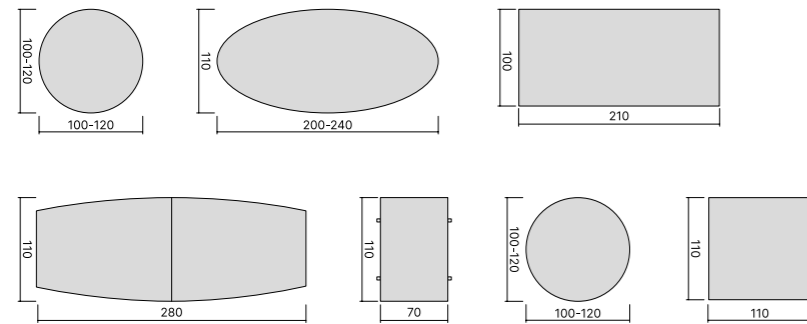

Meeting Tables

MEETING TABLES

FRAME FINISH OPTIONS
FINITURE DISPONIBILI STRUTTURA

METAL
METALLO

TOPS FINISH OPTIONS
FINITURE DISPONIBILI PIANI

MELAMINE
MELAMINICO

GLASS
VETRO

326

BASE FINISH OPTIONS
FINITURE DISPONIBILI BASE

METAL
METALLO

SOLID ASH WOOD
FRASSINO MASSELLO

SHELL FINISH OPTIONS
FINITURE DISPONIBILI SCOCCA

FABRICS AND LEATHERS
TESSUTI E PELLI

327