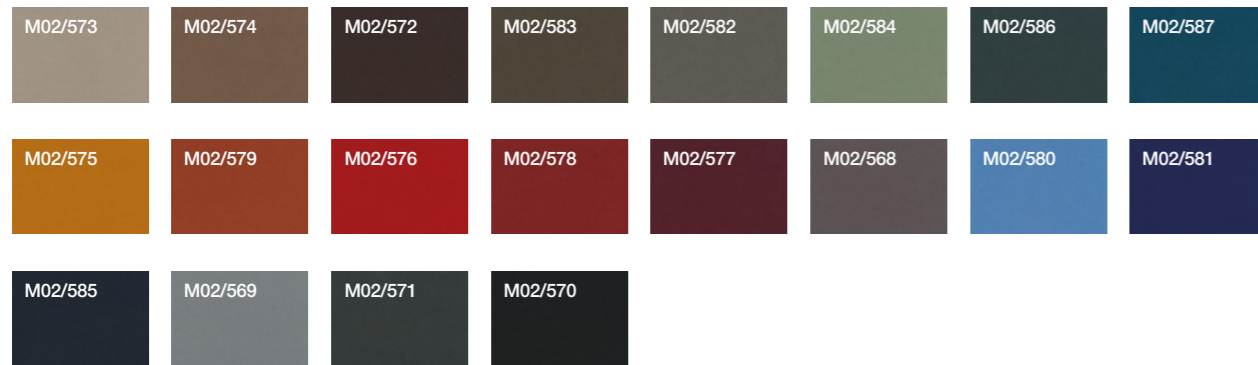

M01

M02

M03

R02

On stock

R05

On stock

R06

On stock

R07

On stock

R09

On stock

R10

On stock

Polymers

General Selection

DESIGN OFFICE