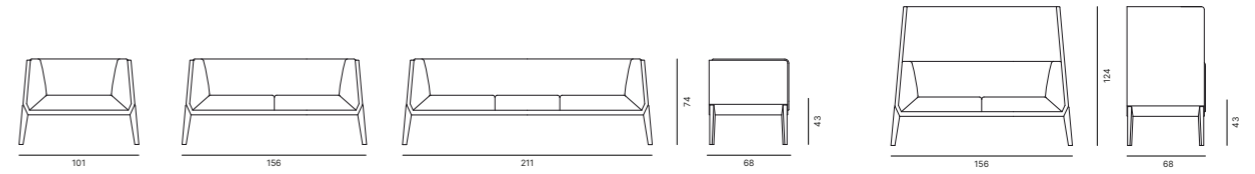

Soft Seating

ACCORD

BASE FINISH OPTIONS
FINITURE DISPONIBILI BASE

METAL
METALLO

SOLID ASH WOOD
FRASSINO MASSELLO

UPHOLSTERY
RIVESTIMENTI

FABRICS AND LEATHERS
TESSUTI E PELLI