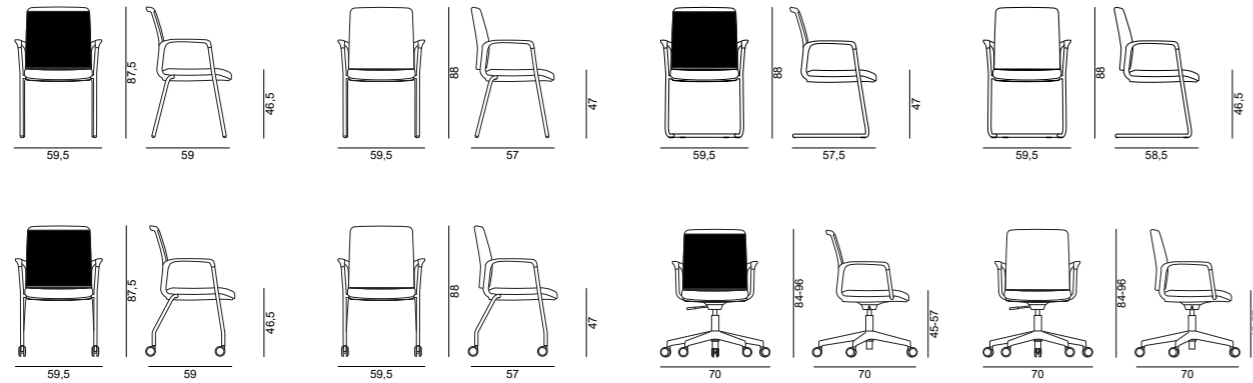

Meeting Chairs

CLOUD

BASE FINISH OPTIONS
FINITURE DISPONIBILI BASE

METAL
METALLO

SHELL FINISH OPTIONS
FINITURE DISPONIBILI SCOCCA

FABRICS AND LEATHERS
TESSUTI E PELLI

B01-B03-C01-C05-D02-D03-D04-D06-P01-E01-E02-E03-R02