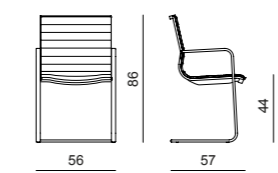

Executive Chairs

DIVA SOFT

BASE FINISH OPTIONS
FINITURE DISPONIBILI BASE

METAL
METALLO

SHELL FINISH OPTIONS
FINITURE DISPONIBILI SCOCCA

FABRICS AND LEATHERS
TESSUTI E PELLI

B01-B03-C01-C05-D02-D03-
D04-D06-E01-E02-P01