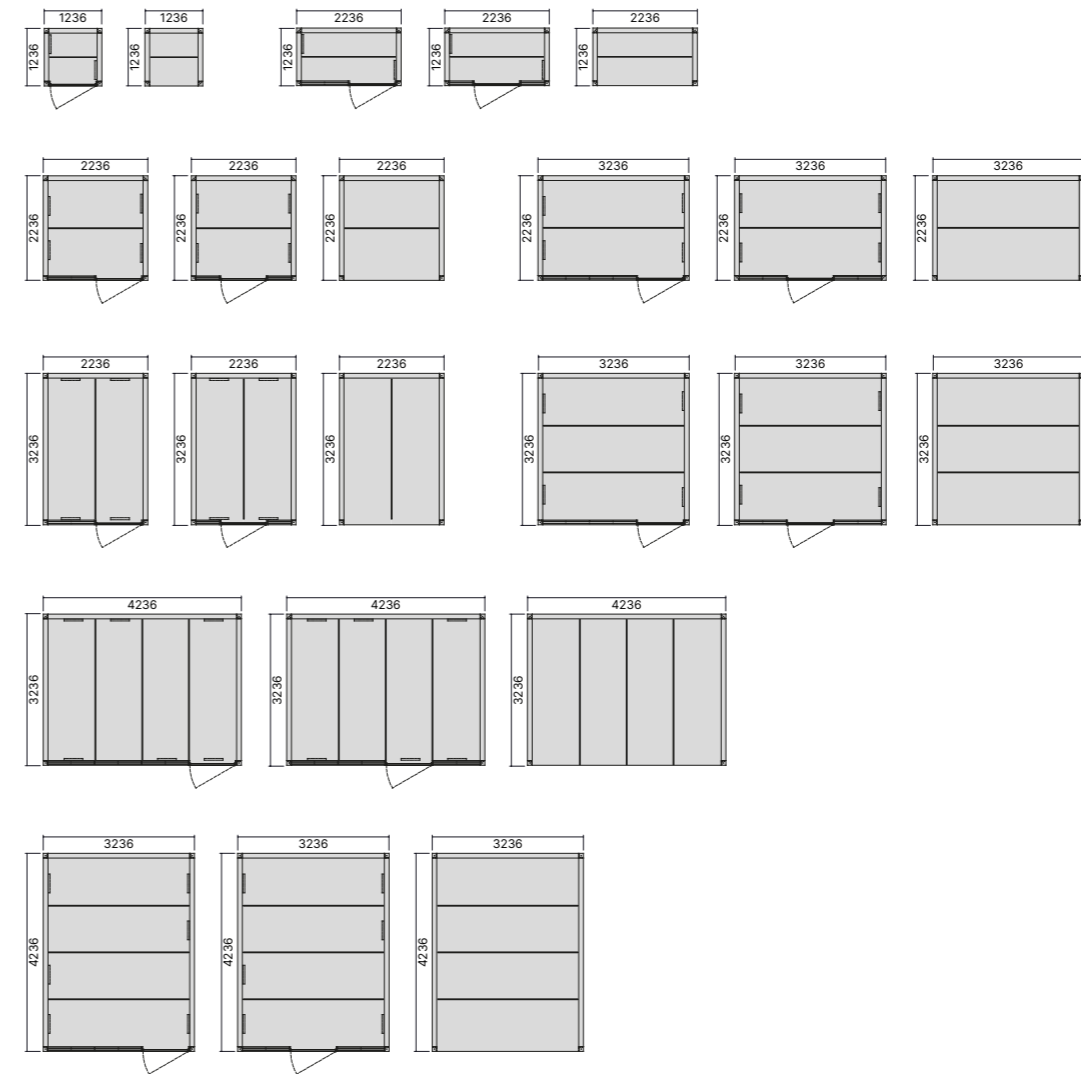

TRACKS FINISH OPTIONS
FINITURE PROFILI

METAL
METALLO

GLAZED PANELS FINISH OPTIONS
FINITURE MODULI VETRO

GLASS
VETRO

GLASS FINISH FILM
PELLICOLE DECORATIVE

SOLID PANELS FINISH OPTIONS
FINITURE PANNELLI CIECHI

MELAMINE
MELAMINICO

WOOD VENEER
LEGNO IMPIALLACCIATO

MATT LACQUER
LACCATO OPACO

B01 FABRIC
TESSUTO B01