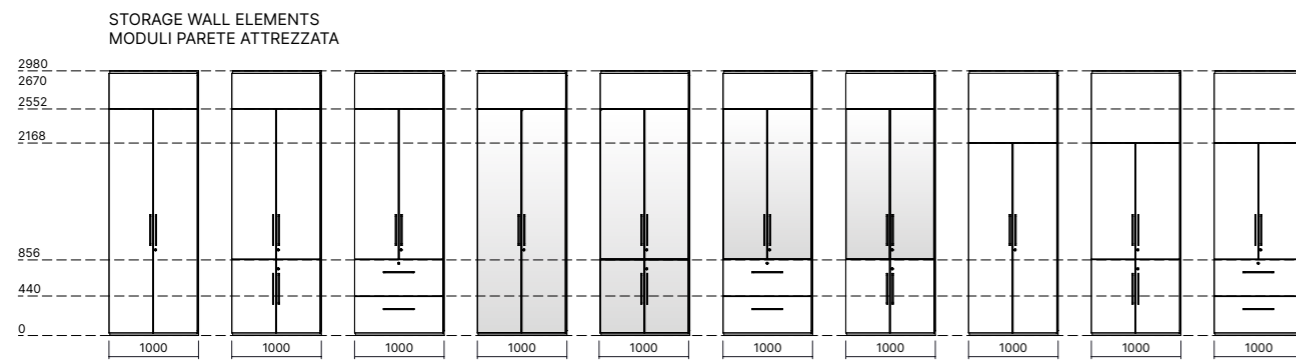

Partitions

S1 - H2

General Selection