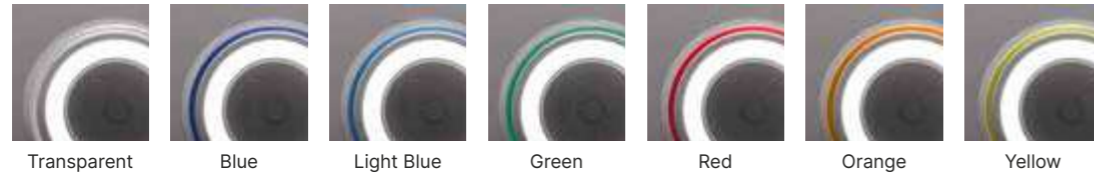

FINISH OPTIONS
FINITURE

FRAME FINISH OPTIONS
FINITURE STRUTTURA

Matt Black

WALL LAMP

Wall lamp in powder coated aluminium.
Matt methacrylate diffuser.
Lampada a parete in alluminio verniciato. Diffusore in metacrilato opalino.

Escape Cube	Escape 50	Escape 80
8,7W LED	11,3W LED	22,6W LED
800 lm	1440 lm	2880 lm
220-240V	220-240V	220-240V
2700K	2700K	2700K
CRI80	CRI80	CRI80
T/fase	On/Off | DALI/Push dimm	On/Off | DALI/Push dimm

CE IP20 LED MacAdam Step 3