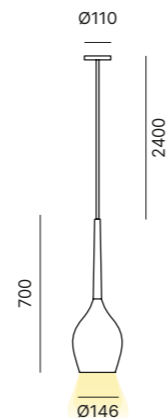

PENDANT LAMP

Pendant lamp with blown glass diffuser.
Powder coated metal stem and ceiling rose.
Lampada a sospensione con diffusore in vetro soffiato.
Asta e rosone in metallo verniciato.

MAX 1XE27 100W
220-240V
T/fase

CE IP20