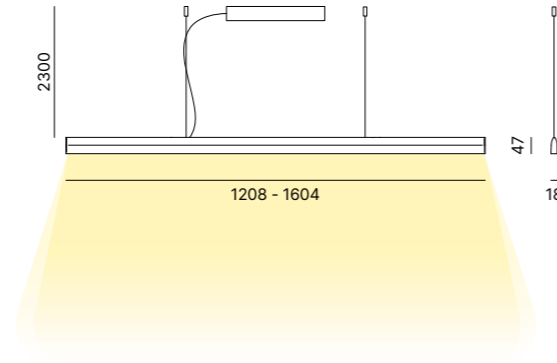

PENDANT LAMP
Pendant lamp in powder coated aluminium.
Lampada a sospensione in alluminio verniciato.

Fly 120	Fly 160
28W LED	38W LED
2400 lm	3200 lm
3000K	3000K
CRI90	CRI90
ON-OFF	ON-OFF