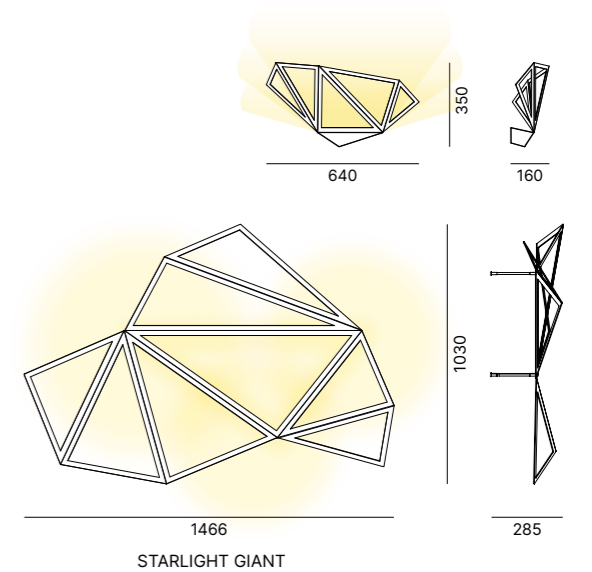

Starlight Giant

50W LED
5400 lm
2700K
CRI90
DALI/Push dimm

CE IP20 LED CE IP20 LED

LAMP FINISH OPTIONS
FINITURE LAMPADA

CEILING ROSE
ROSONE
PENDANT