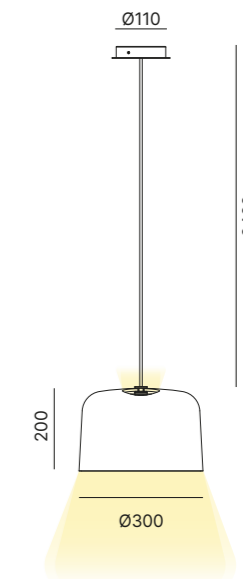

Shapes and sizes

Abaco degli elementi

Lighting Collection

- Decorative Lighting
- Architectural Lighting
- Office Lighting
- Acoustic Panel

Decorative Lighting

ADD

PENDANT LAMP

Pendant lamp with pottery shade in different colors with glossy white inside.

Lampada a sospensione con paralume in ceramica in varie finiture con interno smaltato bianco lucido.

MAX 1XE27 100W

220-240V

T/fase

CE IP20

DESIGN OFFICE