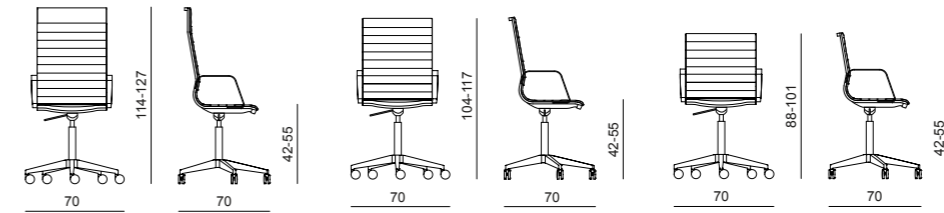

Executive Chairs

DIVA SOFT

BASE FINISH OPTIONS
FINITURE DISPONIBILI BASE

METAL
METALLO

SHELL FINISH OPTIONS
FINITURE DISPONIBILI SCOCCA

FABRICS AND LEATHERS
TESSUTI E PELLI

B01-B03-C01-C05-D02-D03-
D04-D06-E01-E02-P01