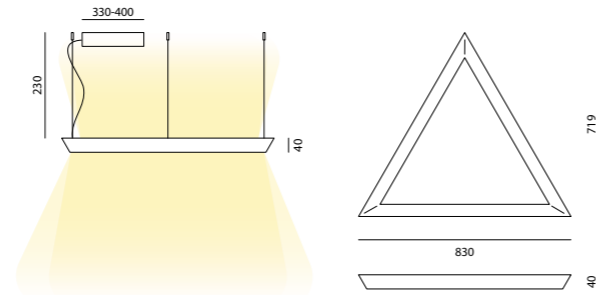

PENDANT LAMP

Pendant lamp in anodized or powder coated aluminium.
Lampada a sospensione in alluminio anodizzato o verniciato.

Down light	Up/Down light
51W LED	90W LED
4200 lm	7500 lm
3000K	3000K
CRI90	CRI90
ON-OFF | All in one	ON-OFF | All in one

CE IP20 LED 24V MacAdam Step 3

LAMP FINISH OPTIONS
FINITURE LAMPADA

PENDANT LAMP

Pendant lamp in anodized aluminium.
Lampada a sospensione in alluminio anodizzato.