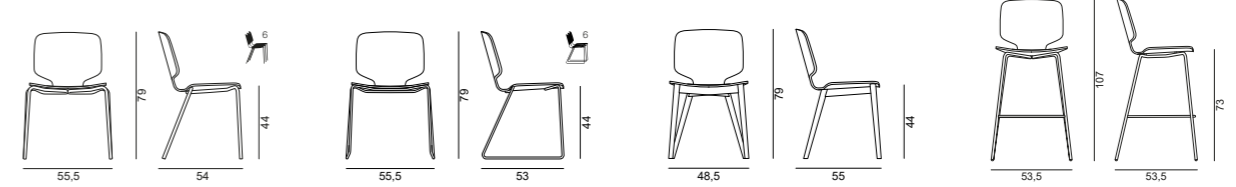

METAL
METALLO

SOLID ASH WOOD
FRASSINO MASSELLO

UPHOLSTERY
RIVESTIMENTI

FABRICS AND LEATHERS
TESSUTI E PELLI

Design Chairs

CODE

BASE FINISH OPTIONS
FINITURE DISPONIBILI BASE

METAL
METALLO