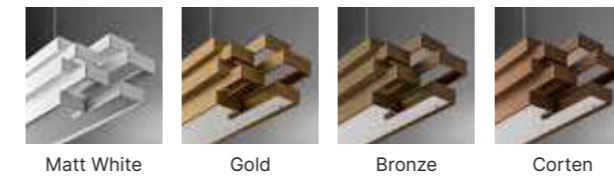

LAMP FINISH OPTIONS
FINITURE LAMPADA