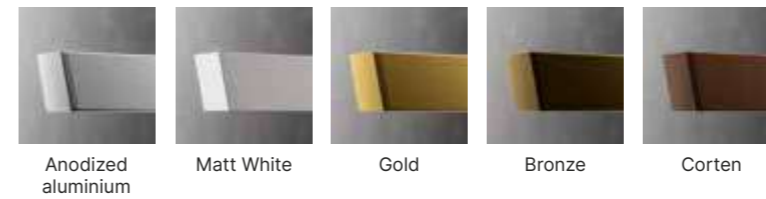

LAMP FINISH OPTIONS
FINITURE LAMPADA