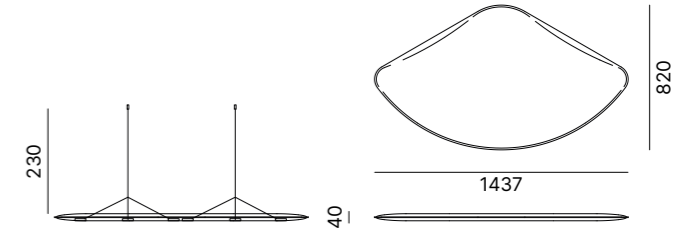

Acoustic panel

PETAL

ACOUSTIC PANEL
Pendant or wall-mounted sound-absorbing 120° panel, fabric upholstered.
Pannello fonoassorbente 120°, a parete o sospensione, rivestito in tessuto.