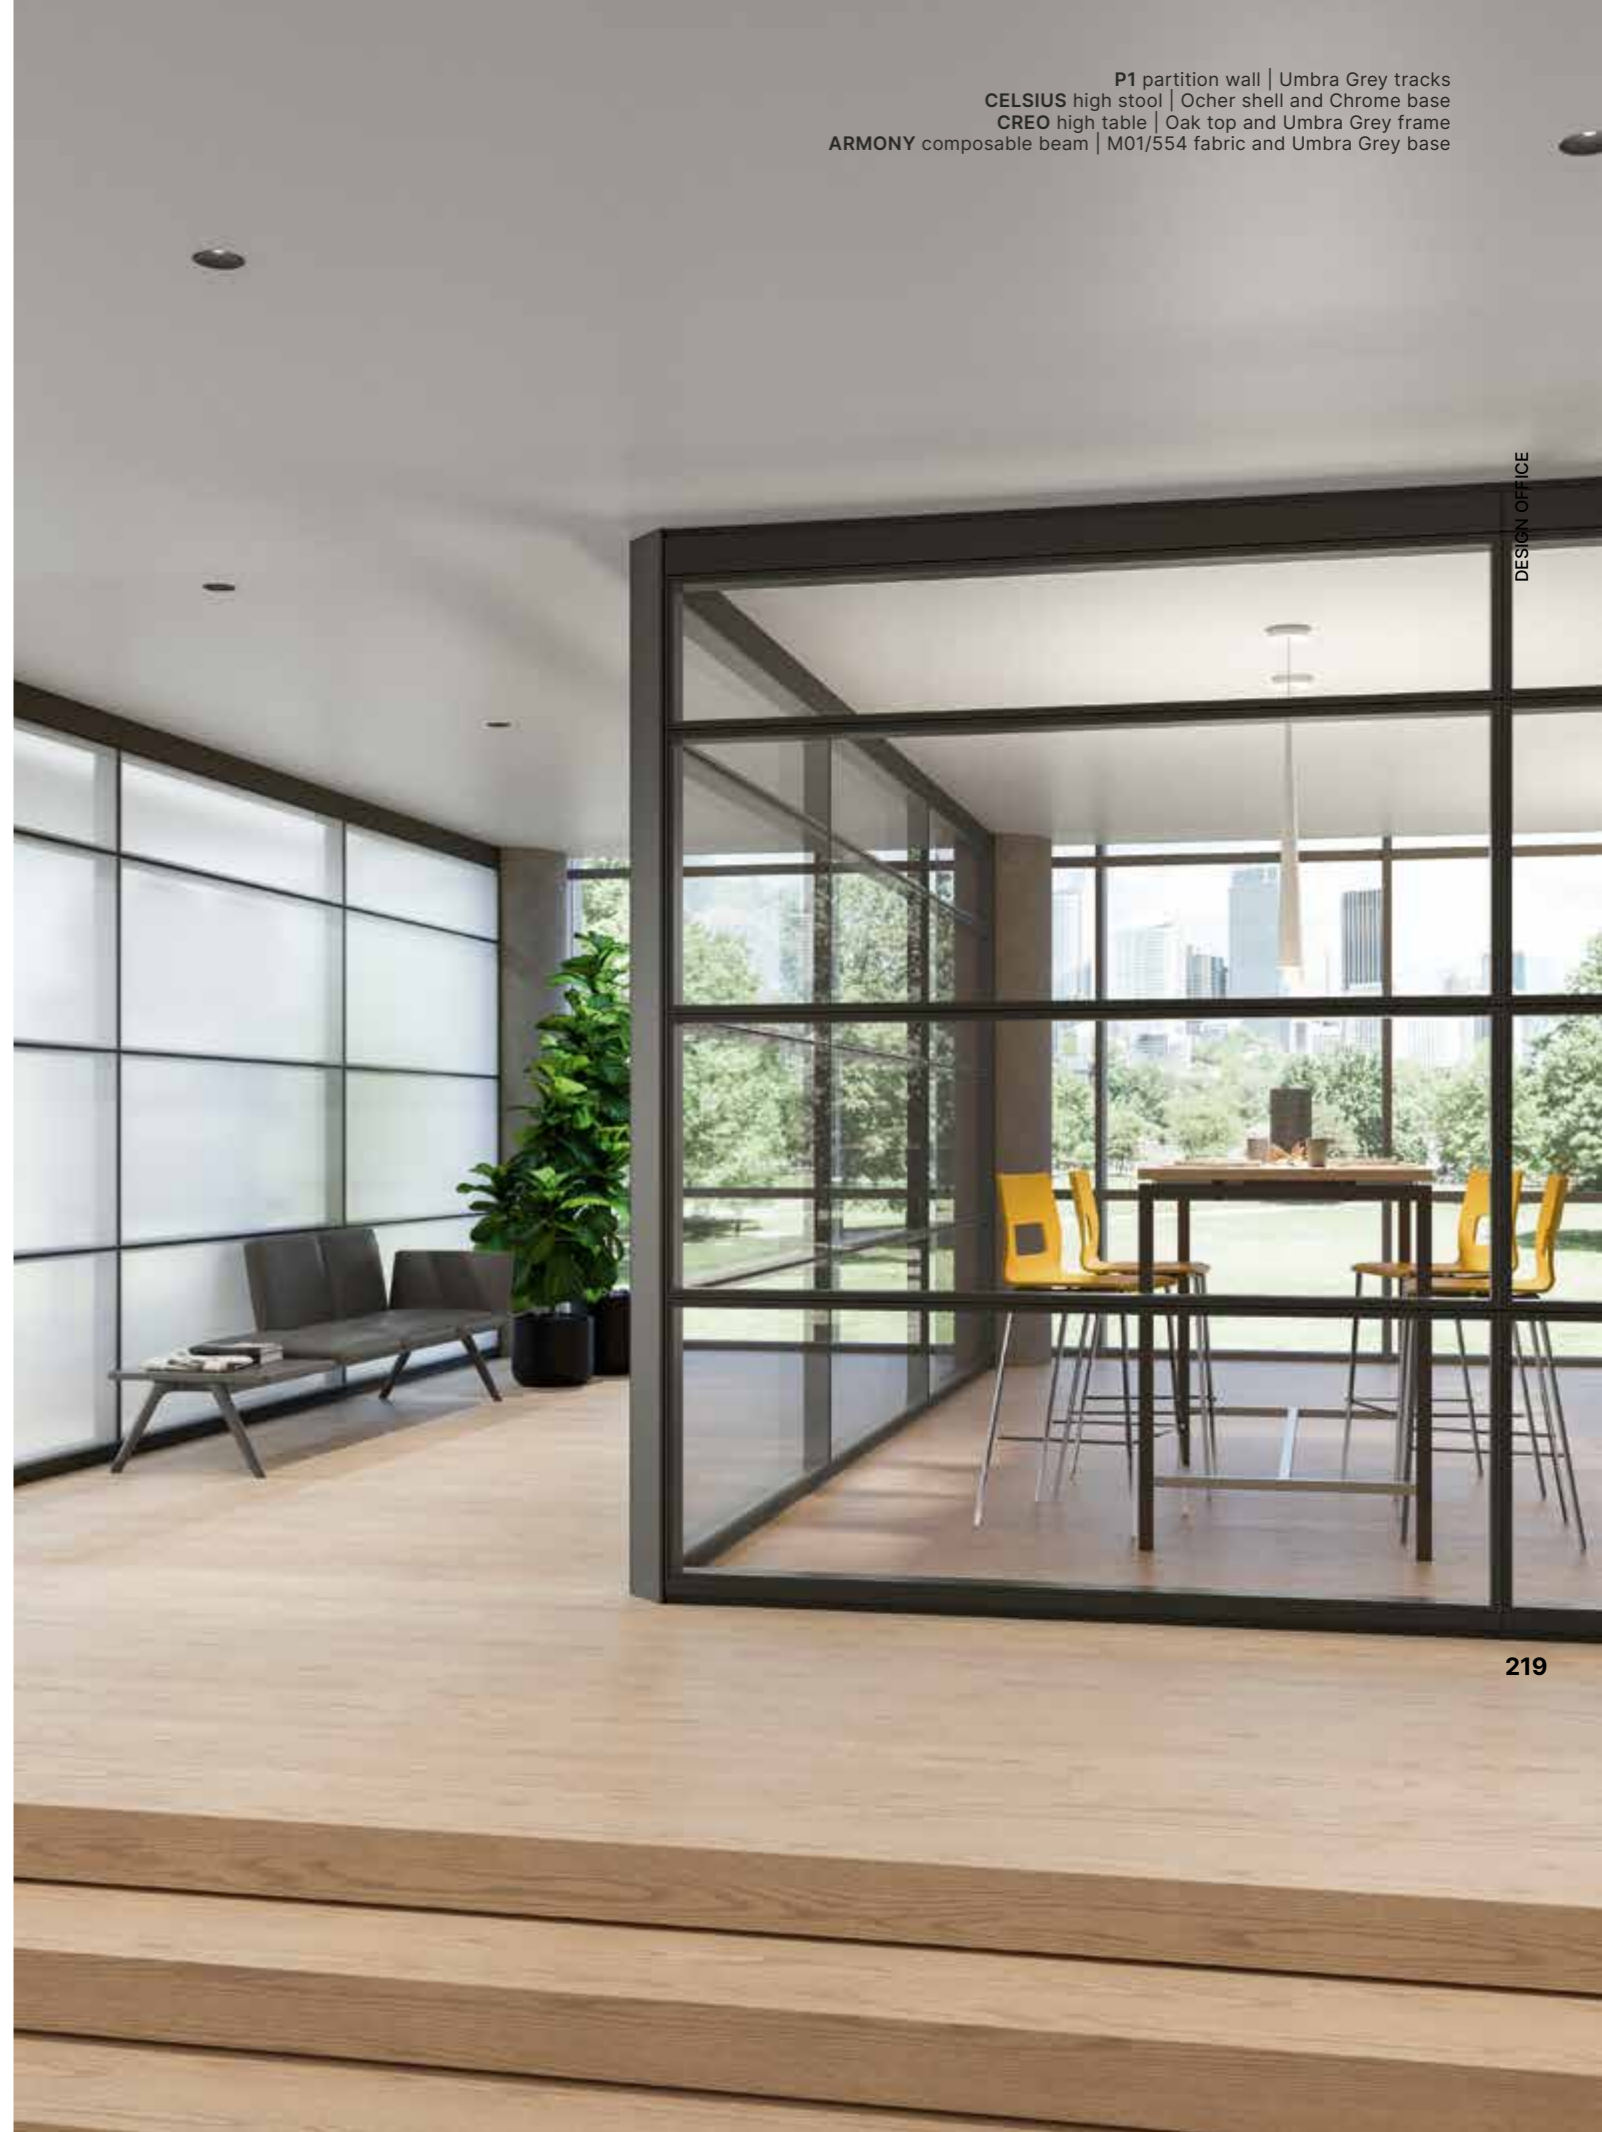

P1 partition wall | Umbra Grey tracks
CELSIUS high stool | Ocher shell and Chrome base
CREO high table | Oak top and Umbra Grey frame
ARMONY composable beam | M01/554 fabric and Umbra Grey base