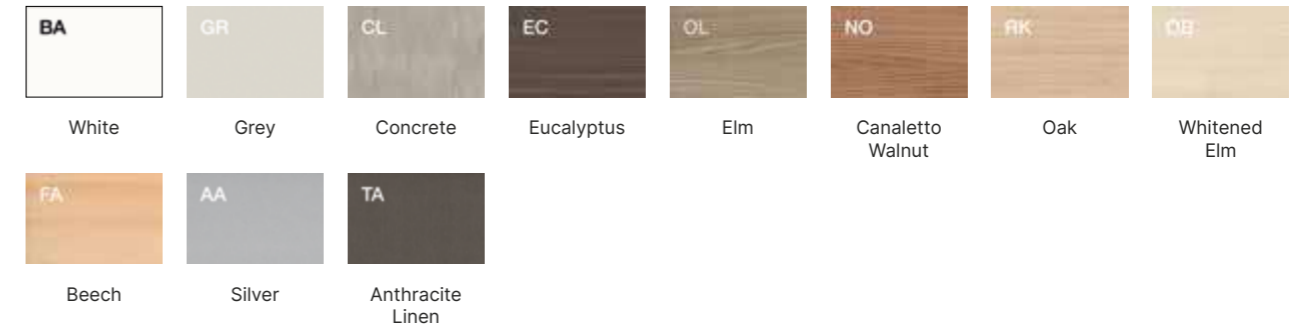

DESIGN OFFICE

PANELS FINISH OPTIONS
FINITURE PANNELLI

On stock On stock On stock On stock

FRAME FINISH OPTIONS
FINITURE PIANTANA

Matt White Umbra Grey

Finishes and materials

Materiali e finiture

Melamine

Wood veneer

Leather

Glass

Glass finish film

Porcelain stoneware

Production lead time: 5 weeks exclusive of delivery time.

Matt lacquer

LB	LL	LS	NK	LE	LT	NU	NW
White	Grey White	Silk Grey	Light Beige	Beige	Beige Grey	Dark Brown	Ocher
LA	NJ	LH	LR	LI	LZ	NQ	LC
Orange	Burnt Orange	Flame Red	Purple Red	Black Red	Sapphire Blue	Cobalt Blue	Pigeon Blue
LD	LP	NV	LF	LG	LO	LN	
Ocean Blue	Pine Green	Olive Green	Telegrey 4	Grey	Umbra Grey	Traffic Black	