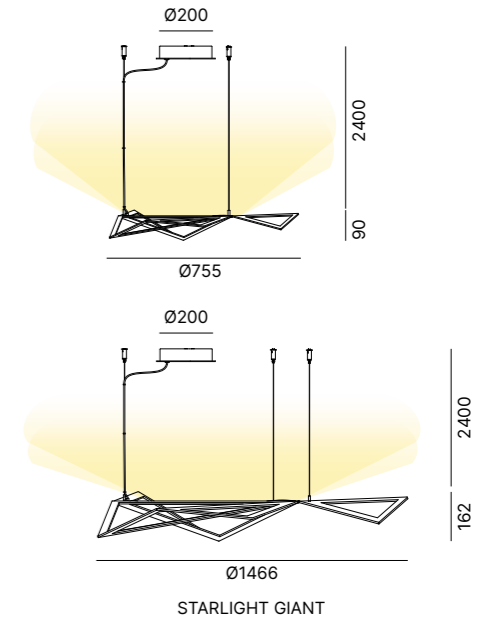

Starlight Giant

50W LED
5400 lm
2700K
CRI90
DALI/Push dimm

CE IP20 LED

WALL LAMP

Wall lamp in powder coated aluminium.
Lampada a parete in alluminio verniciato.

Starlight

19W LED
2000 lm
110-240V
2700K
CRI90
ON-OFF