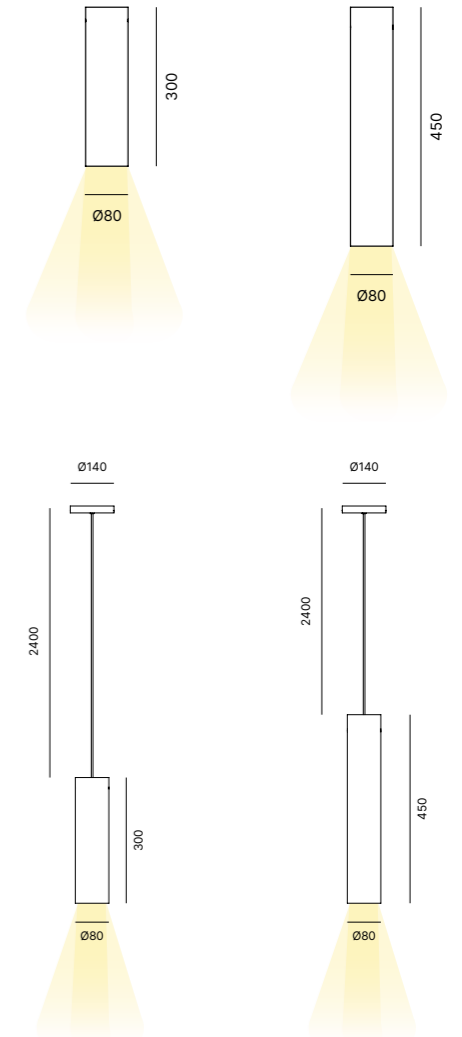

PENDANT LAMP

Pendant lamp in powder coated aluminium.
Matt methacrylate diffuser.
Lampada a sospensione in alluminio verniciato.
Diffusore in metacrilato opalino.

35,2W LED
3000K
CRI90
ON-OFF | All in one

CE IP20 LED 24V 4400lm MacAdam Step 3

LAMP FINISH OPTIONS
FINITURE LAMPADA

396 DIFFUSER
DIFFUSORE

PENDANT LAMP - WALL LAMP

Lamp in powder coated aluminium.
Lampada in alluminio verniciato.

6,3W LED
220-240V
2700K
CRI90
T/fase | DALI/Push dimm

CE IP20 LED 45-60° 500lm MacAdam Step 3

SHADE FINISH OPTIONS
FINITURE PARALUME

CEILING ROSE
ROSONE

REFLECTOR FINISH OPTIONS
FINITURE RIFLETTORE