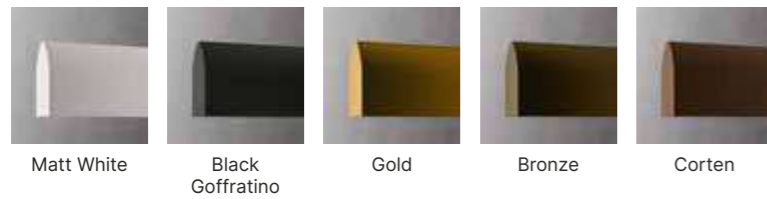

LAMP FINISH OPTIONS
FINITURE LAMPADA