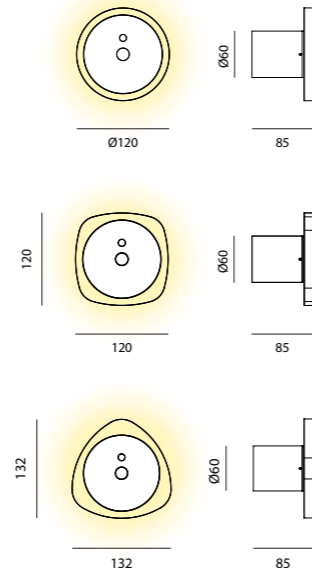

WALL LAMP

Polycarbonate lamp diffuser with transparent or colored PMMA ring, powder coated metal frame.
Diffusore in policarbonato con anello in PMMA trasparente o colorato, struttura in metallo verniciato.

9,5W LED
220-240V
2700K
CRI90
ON-OFF | T/fase

CE IP20 LED 24V 1500lm MacAdam Step 3