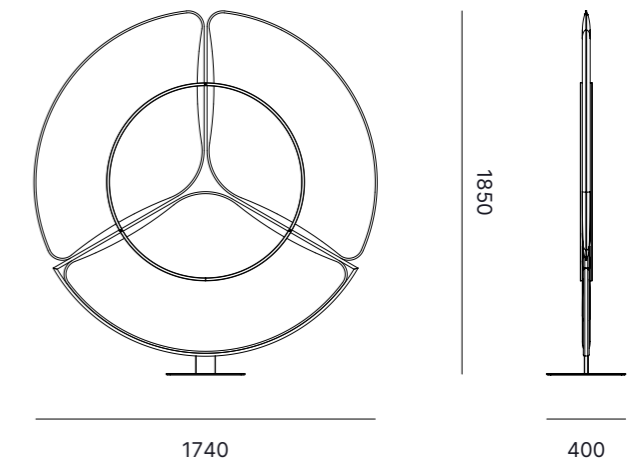

DESIGN OFFICE

PANELS FINISH OPTIONS
FINITURE PANNELLI

On stock On stock On stock On stock

FRAME FINISH OPTIONS
FINITURE PIANTANA

Matt White Umbra Grey

Finishes and materials

Materiali e finiture

Melamine