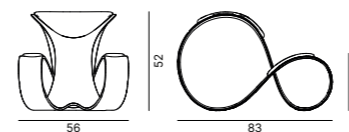

Shapes and sizes

Abaco degli elementi

Residential & Hospitality Collection

- Design Chairs
- Soft Seating
- Side Tables & Accessories
- Living Tables
- Storage & Partitioning

Design Chairs

MOON