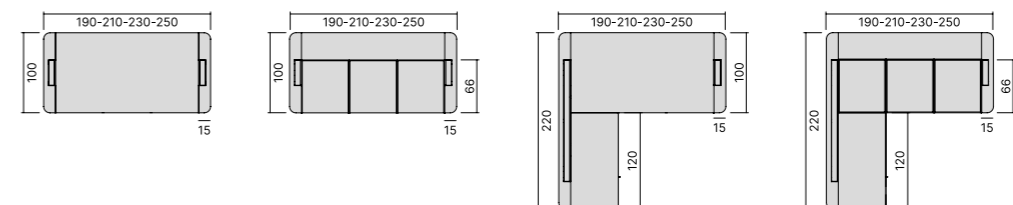

Shapes and sizes

Abaco degli elementi

Executive Office

- Executive Desks
- Executive Chairs
- Storage

Executive Desks

X10

DESKS / SCRIVANIE