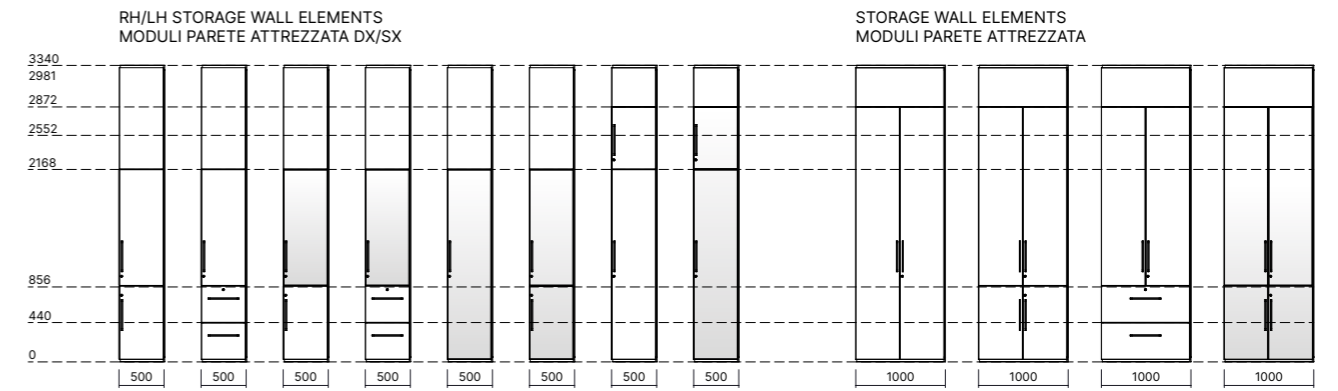

Partitions

S1 - H3

DESIGN OFFICE