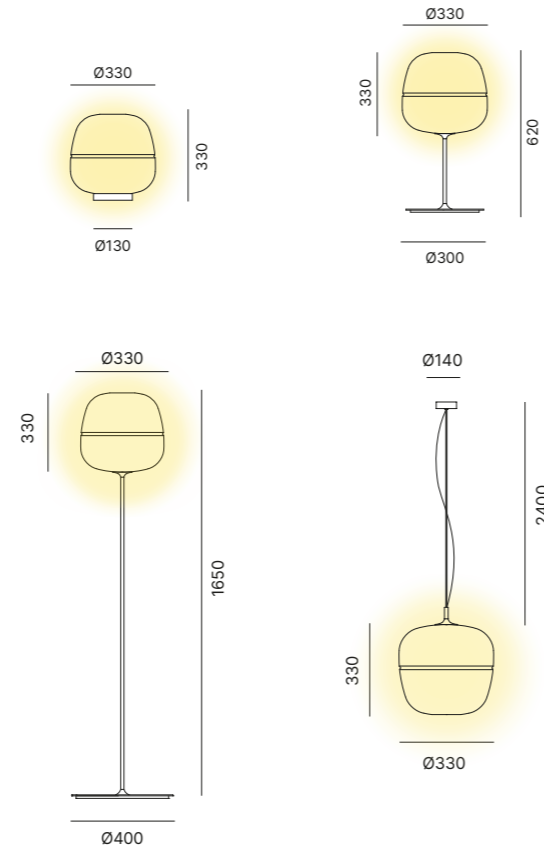

TABLE LAMP - FLOOR LAMP

Table lamp with white acid etched blown glass shade and powder coated metal frame.

Lampada da tavolo con paralume in vetro soffiato acidato bianco e base in metallo verniciato.

PENDANT LAMP

Pendant lamp with white acid etched blown glass shade and powder coated metal frame.

Lampada a sospensione con paralume in vetro soffiato acidato bianco e struttura in metallo verniciato.

TABLE	FLOOR	PENDANT
MAX 1XE27 100W	MAX 1XE27 100W	MAX 1XE27 100W
220-240V	220-240V	220-240V
ON-OFF | Dimmer	ON-OFF | Dimmer	T/fase

CE IP20

SHADE FINISH OPTIONS
FINITURE PARALUME

CAP (optional) / CUFFIA (opzionale)

TABLE AND FLOOR

PENDANT

CEILING ROSE
ROSONE

PENDANT

FRAME FINISH OPTIONS
FINITURE STRUTTURA

FLOOR LAMP

Floor lamp with honeycomb fabric shade and powder coated metal frame.

Paralume in tessuto a nido d'ape, base in metallo verniciato.

PENDANT LAMP

Pendant lamp with honeycomb fabric shade.

Lampada a sospensione con paralume in tessuto a nido d'ape.

FLOOR	PENDANT
MAX 3XE27 60W	MAX 3XE27 60W
220-240V	220-240V
ON-OFF | Dimmer	T/fase

CE IP20   CE IP20