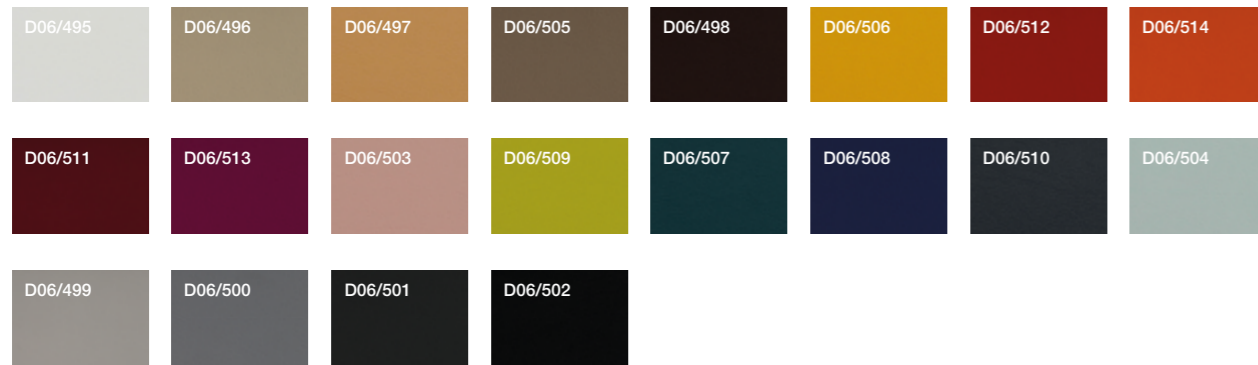

Production lead time: 5 weeks exclusive of delivery time.

Metal

I	O	C	A	R	
White	Matt White	Chrome	Silver	Umbra Grey	Black
OR	BR	CO			
Gold	Bronze	Corten			

Solid ash wood

FK	FN	FO	FG	FB
Oak varnished	Walnut varnished	Elm varnished	Umbre grey varnished	White varnished

C01

On stock

C01/057	C01/058	C01/060	C01/061	C01/059	C01/056	C01/049	C01/048
C01/050	C01/051	C01/055	C01/054	C01/053	C01/052	C01/063	C01/062
C01/064							

C05

On stock

General Selection

D06

P01