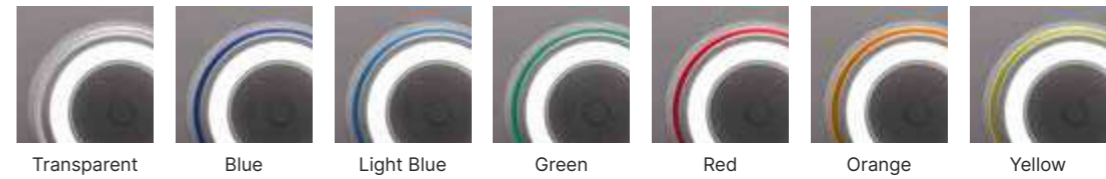

FINISH OPTIONS
FINITURE

FRAME FINISH OPTIONS
FINITURE STRUTTURA

Matt
Black