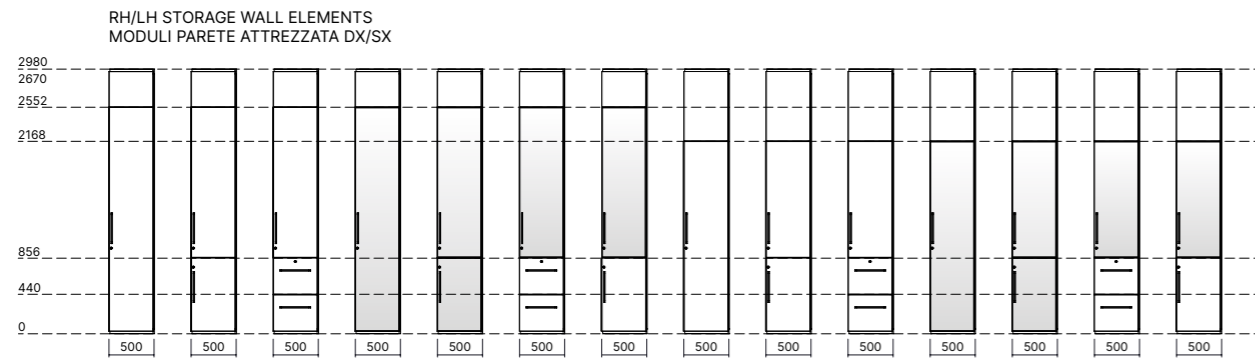

Partitions

S1 - H2

General Selection