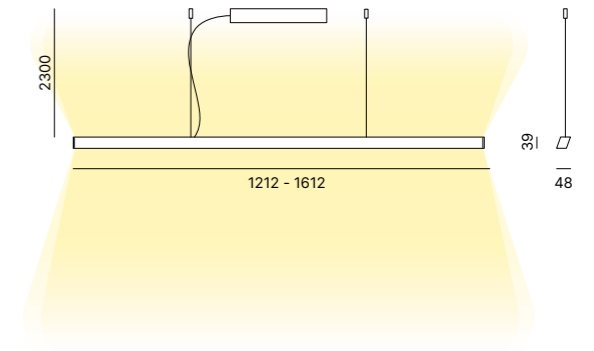

PENDANT LAMP
Pendant lamp in powder coated aluminium.
Lampada a sospensione in alluminio verniciato.

Eustress 120	Eustress 160
56W LED	76W LED
4800 lm	6400 lm
3000K	3000K
CRI90	CRI90
ON-OFF | All in one	ON-OFF | All in one