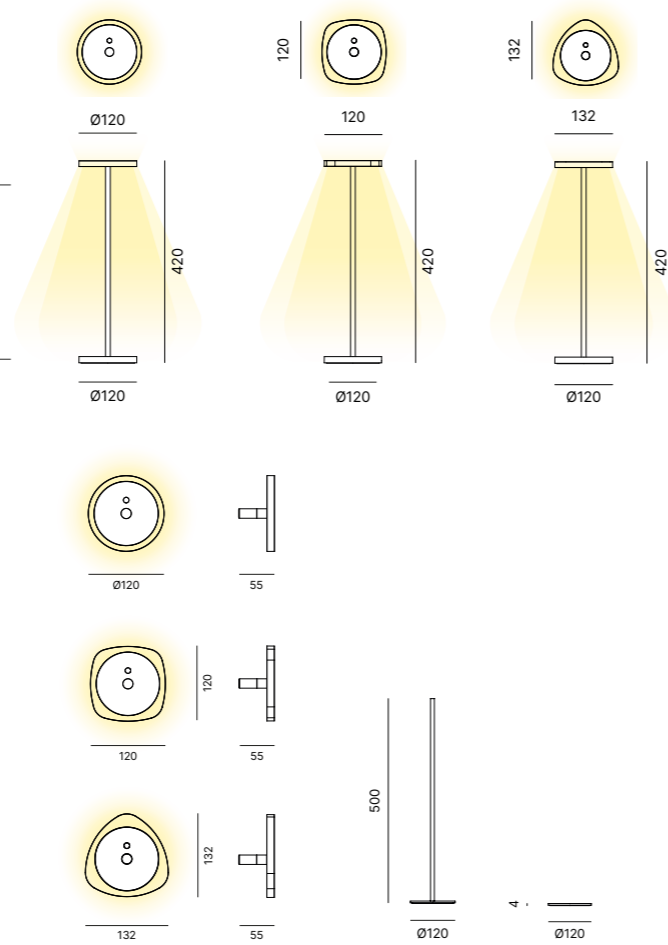

TABLE LAMP

Polycarbonate lamp diffuser with transparent or colored PMMA ring, powder coated metal frame.
Diffusore in policarbonato con anello in PMMA trasparente o colorato, struttura in metallo verniciato.

9,5W LED
110-240V
2700K
CRI90
Gesture dimm

CE IP20 LED 24V 1500lm MacAdam Step 3