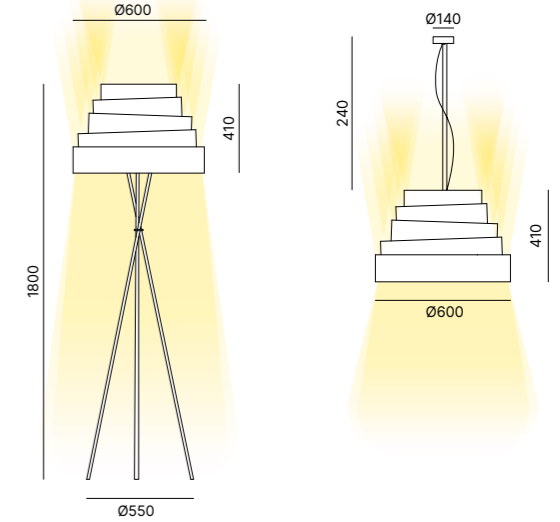

SHADE FINISH OPTIONS
FINITURE PARALUME

CEILING ROSE
ROSONE

PENDANT

FRAME FINISH OPTIONS
FINITURE STRUTTURA