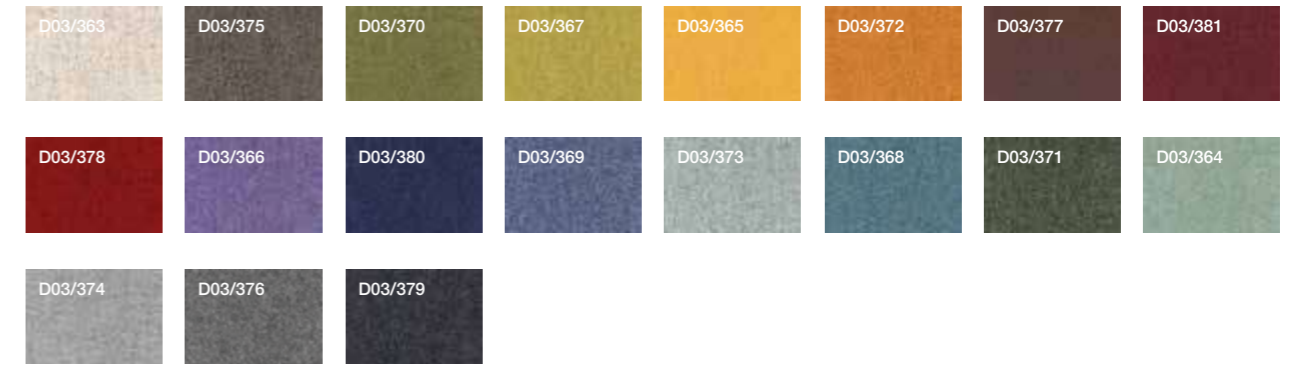

D03

On stock