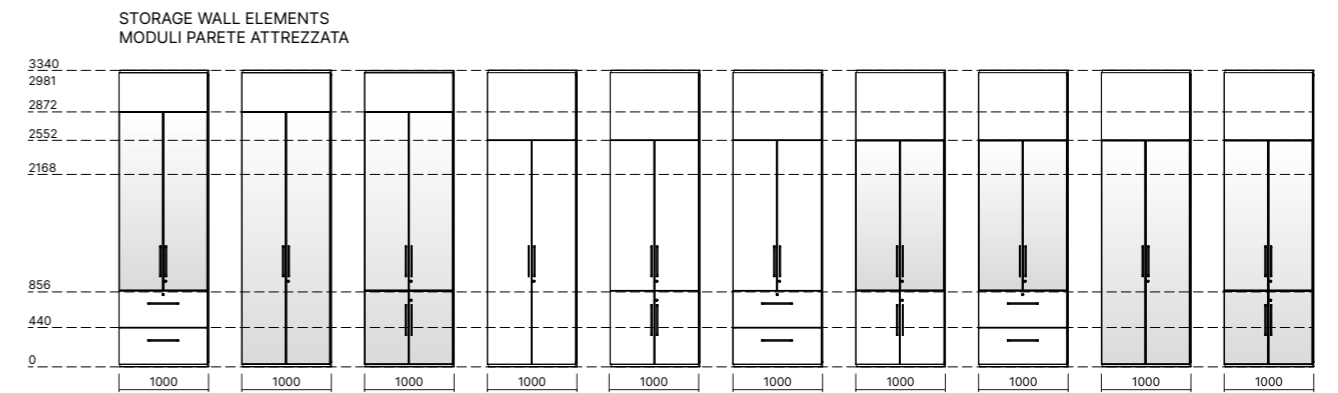

Partitions

S1 - H3

DESIGN OFFICE