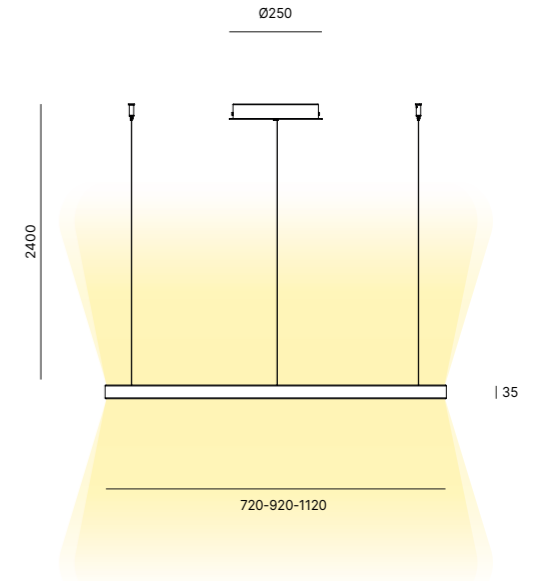

PENDANT LAMP

Pendant lamp in powder coated aluminium.
Lampada a sospensione in alluminio verniciato.

Planet 70	Planet 90	Planet 110
2700K	2700K	2700K
CRI90	CRI90	CRI90
ON-OFF | All in one	ON-OFF | All in one	ON-OFF | All in one
Down light	Down light	Down light
24W LED	42W LED	50W LED
4480 lm	5600 lm	6720lm
Up/Down light	Up/Down light	Up/Down light
48W LED	84W LED	100W LED
8960 lm	11200lm	13440lm

CE IP20 LED 24V MacAdam Step 3