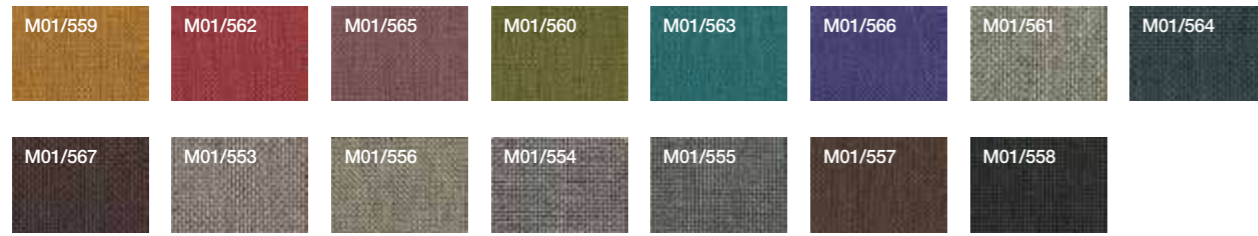

M01

M02

M03

R02

On stock

R05

On stock

R06

On stock

R07

On stock

R09

On stock

R10

On stock

Polymers

General Selection

DESIGN OFFICE