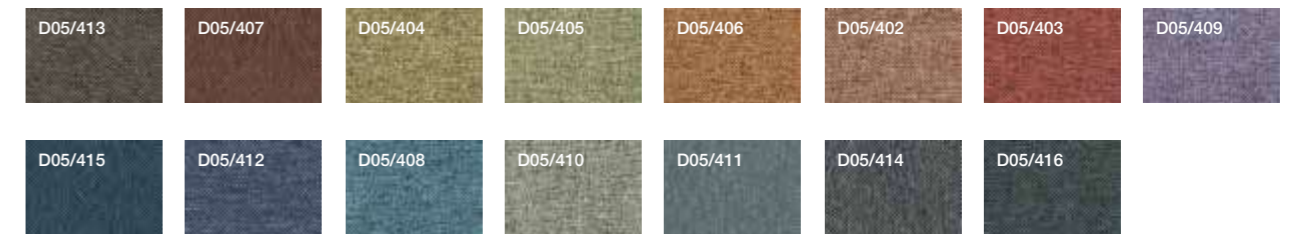

D05

On stock