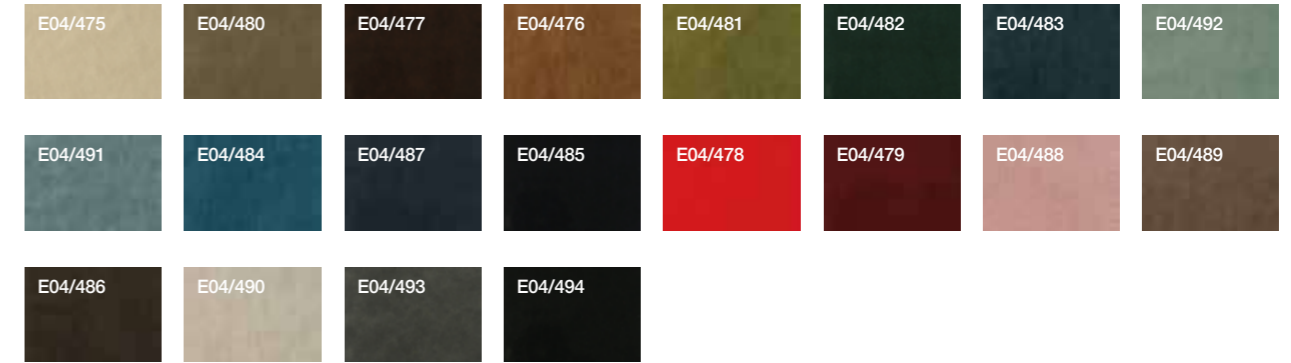

E01

On stock

General Selection

E02

E03

420

E04

DESIGN OFFICE

I01

I02

421